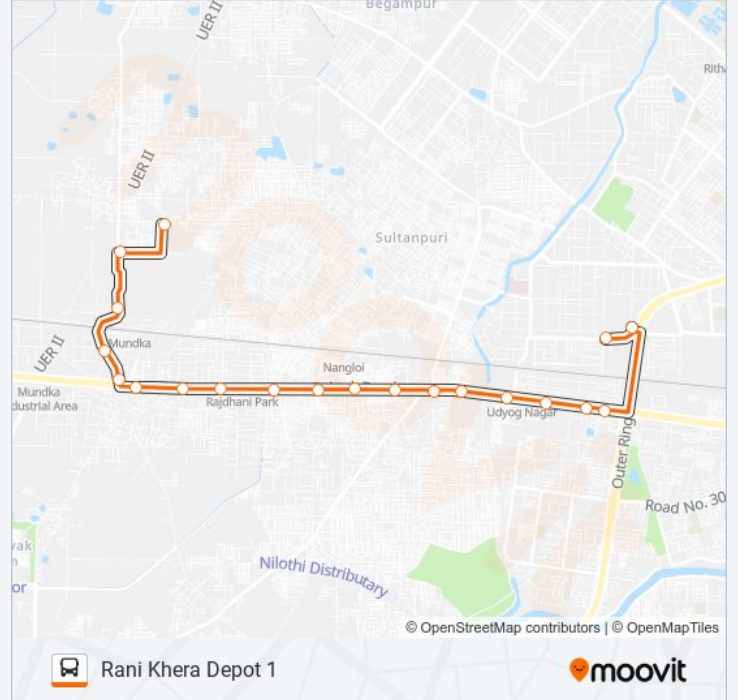

Direction: Q Block Mangolpuri

21 stops

[VIEW LINE SCHEDULE](#)

Rani Khera Depot 1
Rani Khera Depot Crossing
Mundka Railway Station
Friends Enclave Mundka
Mundka School (Rani Khera Road)
Mundka Village (Metro Station)
Mundka Village Crossing
Swarn Park
Rajdhani Park
Qamruddin Nagar Terminal
Nangloi Jj Colony Lokesh Cinema
Nangloi Metro Station
Sultan Puri Crossing/Nangloi
Maha Raja Surajmal Stadium
Jwala Puri / Nangloi Depot
Inder Enclave
Udyog Nagar
Peera Garhi Metro Station
Peeragarhi Chowk Flyover
B-Block Mangolpuri
Q Block Mangolpuri

939LSTL bus Info

Direction: Q Block Mangolpuri

Stops: 21

Trip Duration: 32 min

Line Summary:

Direction: Rani Khera Depot 1

20 stops

[VIEW LINE SCHEDULE](#)

Friends Enclave Mundka

Mundka Railway Station

939LSTL bus Time Schedule

Rani Khera Depot 1 Route Timetable:

Sunday	12:42 - 22:57
Monday	12:42 - 22:57
Tuesday	12:42 - 22:57
Wednesday	12:42 - 22:57
Thursday	12:42 - 22:57
Friday	12:42 - 22:57
Saturday	12:42 - 22:57

939LSTL bus Info

Direction: Rani Khera Depot 1

Stops: 20

Trip Duration: 23 min

Line Summary:

Rani Khera Depot Crossing

Rani Khera Depot 1

939LSTL bus time schedules and route maps are available in an offline PDF at moovitapp.com. Use the [Moovit App](#) to see live bus times, train schedule or subway schedule, and step-by-step directions for all public transit in New Delhi.