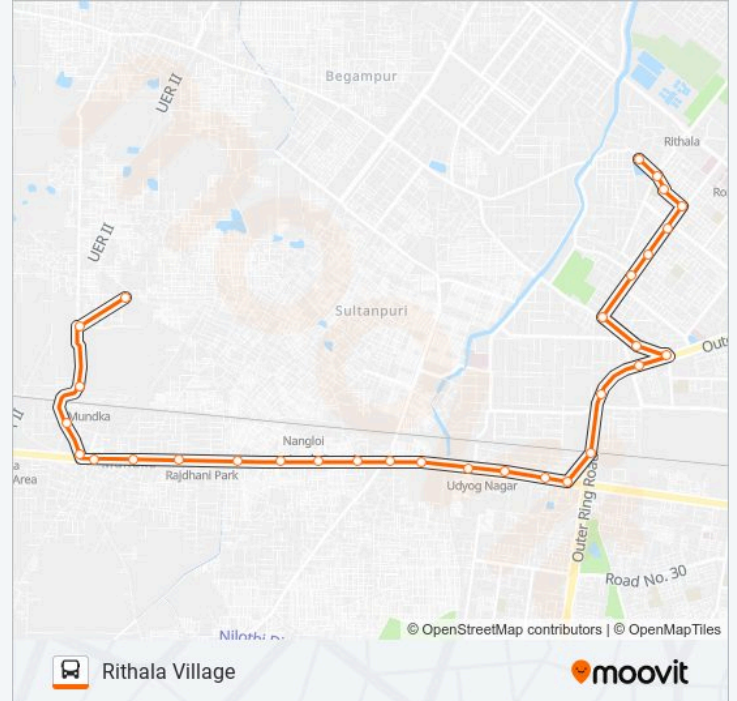

Peeragarhi Chowk Flyover

Mangol Puri B Block / Vidya Vihar

West Enclave (Orr)

Mangol Pur School (Kanjhawla Road)

Mangolpur Kalan Village

Avantika Crossing

Avantika Sec 1

Rohini Sec-3/4 Xing

Vishram Chowk

Rithala Crossing (Rohini Sec 6 Crossing)

B-5 Rohini Som Bazar

Rithala School

Rithala Village

990STL2 bus time schedules and route maps are available in an offline PDF at moovitapp.com. Use the Moovit App to see live bus times, train schedule or subway schedule, and step-by-step directions for all public transit in New Delhi.

© 2024 Moovit - All Rights Reserved