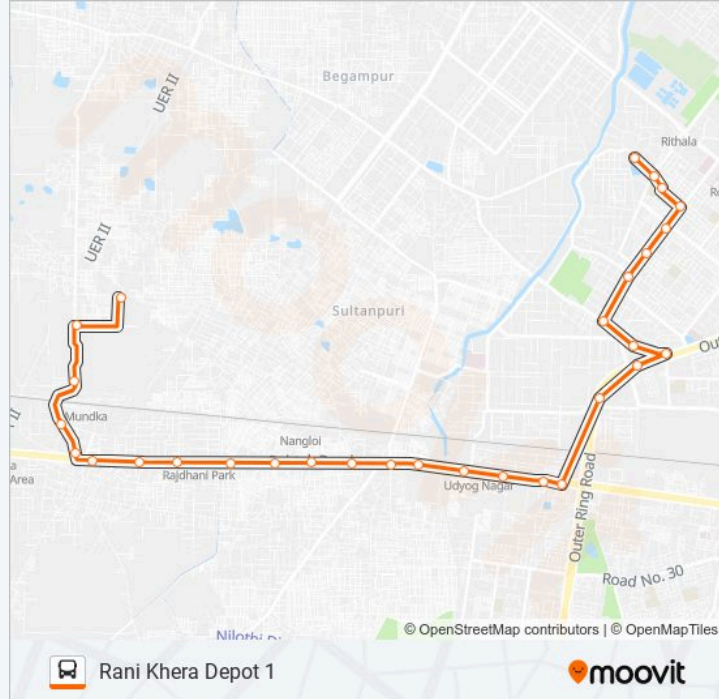

Use the Moovit App to find the closest 990STL2 bus station near you and find out when is the next 990STL2 bus arriving.

Direction: Rani Khera Depot 1

30 stops

[VIEW LINE SCHEDULE](#)

Rithala Village
Rithala School
B-5 Rohini Som Bazar
Rithala Crossing
Visram Chowk
Rohini Sec-3/4 Xing
Avantika Sec 1
Avantika Xing
Mangolpur Kalan Village
Mangol Pur School (Kanjhawla Road)
West Enclave (Orr)
Mangol Puri B Block (Orr)
Peera Garhi Metro Station
Udyog Nagar
Inder Enclave
Jwala Puri / Nangloi Depot
Surajmal Stadium
Sultanpuri Crossing
Nangloi Metro Station
Nangloi Jj Colony Lokesh Cinema
Qamruddin Nagar Terminal

990STL2 bus Time Schedule

Rani Khera Depot 1 Route Timetable:

Sunday	06:06 - 19:36
Monday	06:06 - 19:36
Tuesday	06:06 - 19:36
Wednesday	06:06 - 19:36
Thursday	06:06 - 19:36
Friday	06:06 - 19:36
Saturday	06:06 - 19:36

990STL2 bus Info**Direction:** Rani Khera Depot 1**Stops:** 30**Trip Duration:** 40 min**Line Summary:**

Rajdhani Park

Swarn Park

Mundka Village Crossing

Mundka Village Metro Station

Mundka School (Rani Khera Road)

Friends Enclave Mundka

Mundka Railway Station

Rani Khera Depot Crossing

Rani Khera Depot 1

Direction: Rithala Village

31 stops

[VIEW LINE SCHEDULE](#)

Rani Khera Depot I