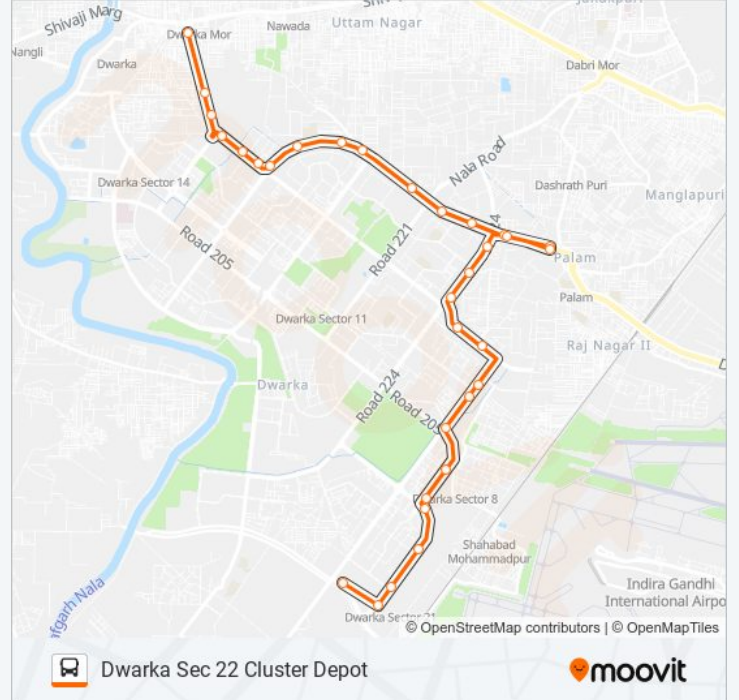

Use the Moovit App to find the closest DW-4STL bus station near you and find out when is the next DW-4STL bus arriving.

**Direction: Dwarka More Metro Station (Terminal)**

28 stops

[VIEW LINE SCHEDULE](#)

**DW-4STL bus Info**

**Direction:** Dwarka More Metro Station (Terminal)

**Stops:** 28

**Trip Duration:** 33 min

**Line Summary:**

Dwarka Sec 3-4

Dwarka Sec 13-3 Xing

Mrv School Sec 13 Dwarka

### DW-4STL bus Info

**Direction:** Dwarka Sec 22 Cluster Depot

**Stops:** 32

**Trip Duration:** 34 min

**Line Summary:**

Dwarka Sector 6 & 7 X-Ing

Princess Park/ Airforce Noval Office Enclave

Munirka Flats (Dwarka)

Dwarka Sec-21 Crossing

Dwarka Sec-21 Metro Station

Dwarka Sec 22 Cluster Depot

DW-4STL bus time schedules and route maps are available in an offline PDF at [moovitapp.com](https://moovitapp.com). Use the Moovit App to see live bus times, train schedule or subway schedule, and step-by-step directions for all public transit in New Delhi.