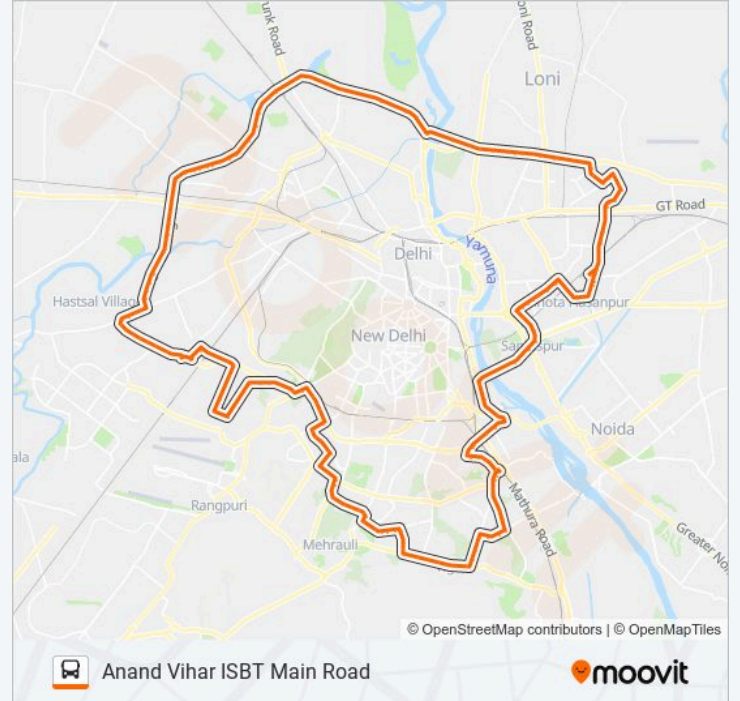

Nizamuddin Road Bridge

ISBT Sarai Kale Khan

Bala Sahib Gurudwara

Maharani Bagh

Maharani Bagh / Ashram

Nehru Nagar

Sri Niwaspuri (P.G.D.A.V.College) Lajpat Nagar

Lajpat Nagar Crossing

Garhi Village

B-Block East Of Kailash

C-Block East Of Kailash

Sri Niwas Puri Depot (S.N.P.D.)

Laghu Udyog Sansthan (Modimill)

NSIC

Kalkaji Mandir

Govind Puri Metro Station

Kalkaji Depot

C-Lal Chowk

CRPF Camp Okhla Phase 1

Dda Kalkaji Extn

Tughlaqabad Extn

Dda Flats Kalkaji

Guru Ravi Das Ashram / Tughlaqabad Extension

Majeedia Hospital

Hamdard Nagar / Sangam Vihar

Batra Hospital / Satya Narayan Mandir

Vayu Sena Bad (Tigri)

Khanpur Extension

Ambedkar Nagar Depot

Ambedkar Nagar Terminal / Dipsar

Saket Crossing

Saket Jblock