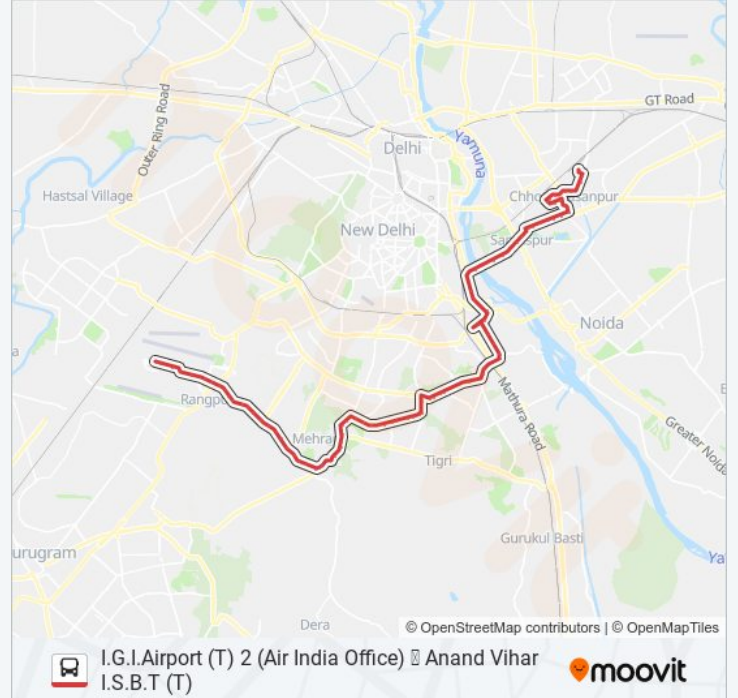

Vasant Kunj Sector A (Pocket B/C)

Andheria Bagh More / Chhatarpur Metro Station

Andheria More / Chhatarpur Metro Station

Andheria Crossing

Qutab Minar Metro Station

Delhi Jal Board (M.G.Road)

Ahinsa Sthal

Lado Sarai Crossing

T.B.Hospital

Dda Flats Lado Sarai

Police Training School (P.T.S.)

P.N.B.Geetanjali

Saket A Block (Malviya Nagar Metro Station)

Press Enclave

Max Hospital

Hauz Rani

Khirki Village

Psri

Vocational College

Sheikh Sarai Phase II

Sheikh Sarai

Chirag Delhi

Masjid Moth

Savitri Cinema

Os Communications

Pumphosh Enclave

Nehru Place Terminal

Nehru Place Terminal

Kalkaji Temple

N.S.I.C.

Sukhdev Vihar

Holy Family Hospital

Bharat Nagar Crossing