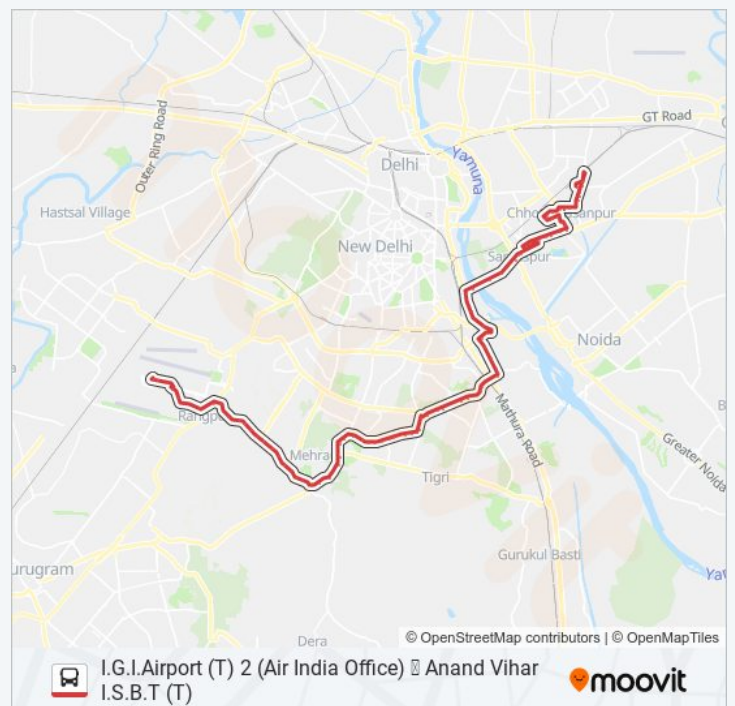

Direction: I.G.I.Airport (T) 2 (Air India Office)

88 stops

[VIEW LINE SCHEDULE](#)

- Anand Vihar I.S.B.T
- Anand Vihar I.S.B.T Exit Gate
- Anand Vihar I.S.B.T Main Road
- Anand Vihar I.S.B.T
- Maharajpur Check Post
- Gazipur Depot
- Telco Gazipur
- Hasanpur Village
- Hasanpur Depot
- Hasanpur Depot
- Hasanpur Depot
- Ashirwad Apartment
- Mithla Apartment Chandar Vihar
- Government Senior Secondary School
- Prince Apartment
- Neethi Apartment
- Himalaya Apartment
- Patparganj (Balco Apartment)
- Vijaya Laxmi Apartment
- Parivar Apartment
- Ras Vihar
- Saraswati Kunj
- Press Apartment
- Government Model School
- Dharma Apartment
- Mother Dairy Crossing
- Samaspur Jagir Village
- Delhi Noida Link Road X-Ing

534A bus Time Schedule

I.G.I.Airport (T) 2 (Air India Office) Route Timetable:

Sunday	04:40 - 23:20
Monday	04:40 - 23:20
Tuesday	04:40 - 23:20
Wednesday	04:40 - 23:20
Thursday	04:40 - 23:20
Friday	04:40 - 23:20
Saturday	04:40 - 23:20

534A bus Info

Direction: I.G.I.Airport (T) 2 (Air India Office)

Stops: 88

Trip Duration: 119 min

Line Summary: