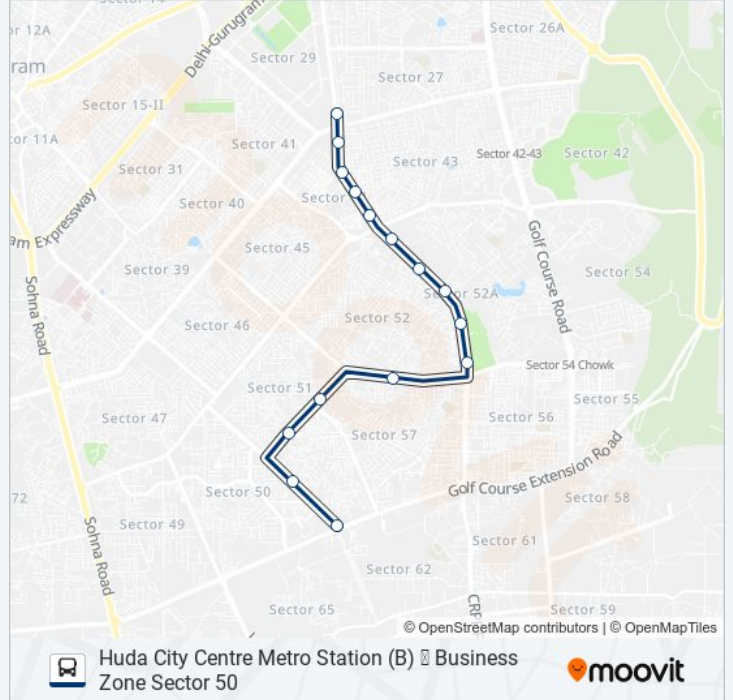

(1) Business Zone Sector 50: 08:35 - 15:30(2) Huda City Centre Metro Station (B): 09:10 - 16:15

Use the Moovit App to find the closest 114 bus station near you and find out when is the next 114 bus arriving.

Direction: Business Zone Sector 50

15 stops

[VIEW LINE SCHEDULE](#)

- Huda City Centre Metro Station (B)
- Fortis Memorial Research Institute (A) / Huda City Centre
- Sector 43/Sector 44a
- Sector 43 / Sector 44b
- Sector 43 Sushant LOK Block C/ Kanhai Village
- Ardee City Sector 52
- Housing Board Colony Sector 52/53
- Wazirabad
- Aviation Heights
- Tau Devilal Biodiversity Park
- Sector 57
- Sector 51
- Tigra Village Chowk / Sector 51 / Gurugram University
- Lotus Valley International School / Sector 50
- Business Zone Sector 50

114 bus Time Schedule

Business Zone Sector 50 Route Timetable:

Sunday	08:35 - 15:30
Monday	08:35 - 15:30
Tuesday	08:35 - 15:30
Wednesday	08:35 - 15:30
Thursday	08:35 - 15:30
Friday	08:35 - 15:30
Saturday	08:35 - 15:30

114 bus Info

Direction: Business Zone Sector 50

Stops: 15

Trip Duration: 20 min

Line Summary:

Direction: Huda City Centre Metro Station (B)

15 stops

[VIEW LINE SCHEDULE](#)