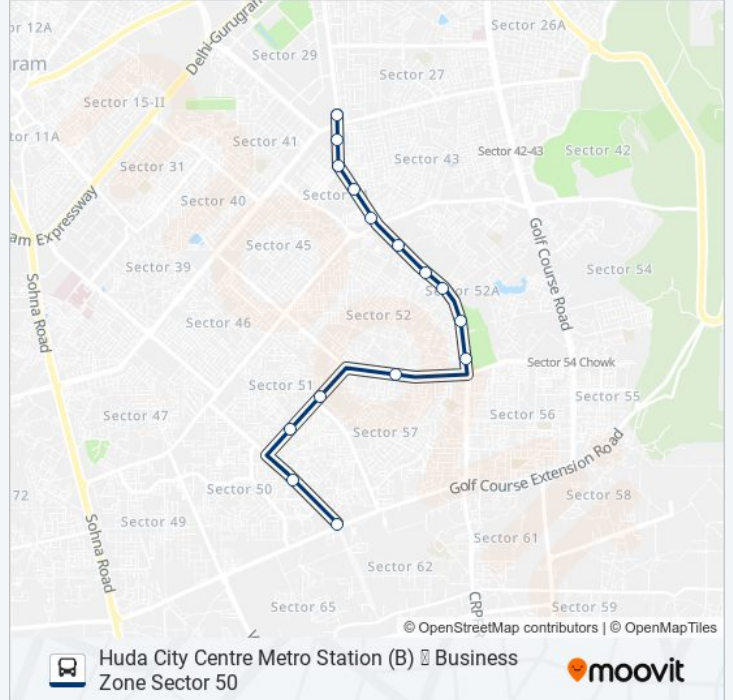

Direction: Business Zone Sector 50

15 stops

[VIEW LINE SCHEDULE](#)

- Huda City Centre Metro Station (B)
- Fortis Memorial Research Institute (A) / Huda City Centre
- Sector 43/Sector 44a
- Sector 43 / Sector 44b
- Sector 43 Sushant LOK Block C/ Kanhai Village
- Ardee City Sector 52
- Housing Board Colony Sector 52/53
- Wazirabad
- Aviation Heights
- Tau Devilal Biodiversity Park
- Sector 57
- Sector 51
- Tigra Village Chowk / Sector 51 / Gurugram University
- Lotus Valley International School / Sector 50
- Business Zone Sector 50

114 bus Info

Direction: Business Zone Sector 50

Stops: 15

Trip Duration: 20 min

Line Summary:

Direction: Huda City Centre Metro Station (B)

15 stops

[VIEW LINE SCHEDULE](#)

114 bus Time Schedule

Huda City Centre Metro Station (B) Route Timetable:

Sunday	09:10 - 16:15
Monday	09:10 - 16:15
Tuesday	09:10 - 16:15
Wednesday	09:10 - 16:15
Thursday	09:10 - 16:15
Friday	09:10 - 16:15
Saturday	09:10 - 16:15

114 bus Info

Direction: Huda City Centre Metro Station (B)

Stops: 15

Trip Duration: 19 min

Line Summary:

114 bus time schedules and route maps are available in an offline PDF at moovitapp.com. Use the [Moovit App](#) to see live bus times, train schedule or subway schedule, and step-by-step directions for all public transit in New Delhi.