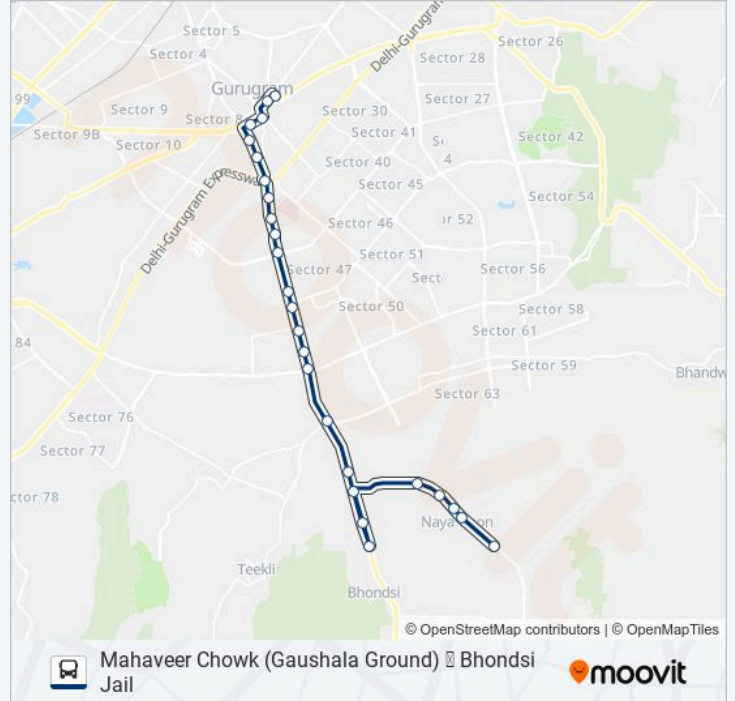

Use the Moovit App to find the closest 217A bus station near you and find out when is the next 217A bus arriving.

Direction: Bhondsi Jail

25 stops

[VIEW LINE SCHEDULE](#)

Mahaveer Chowk (Gaushala Ground)

Mahaveer Chowk (Gaushala Ground)

Mahaveer Chowk (Gaushala Ground) Route

Timetable:

Sunday	07:15 - 20:00
Monday	07:15 - 20:00
Tuesday	07:15 - 20:00
Wednesday	07:15 - 20:00
Thursday	07:15 - 20:00
Friday	07:15 - 20:00
Saturday	07:15 - 20:00

217A bus Info

Direction: Mahaveer Chowk (Gaushala Ground)

Stops: 26

Trip Duration: 43 min

Line Summary:

Tau Devi Lal Sports Complex

Rajeev Chowk

District Secretariat Court Complex / Band Rest House

Commissioner Of Police Office / S.C.E.R.T.Haryana

Kamla Nehru Park

Civil Hospital

Mahaveer Chowk (Gaushala Ground)

Mahaveer Chowk (Gaushala Ground)

217A bus time schedules and route maps are available in an offline PDF at moovitapp.com. Use the Moovit App to see live bus times, train schedule or subway schedule, and step-by-step directions for all public transit in New Delhi.