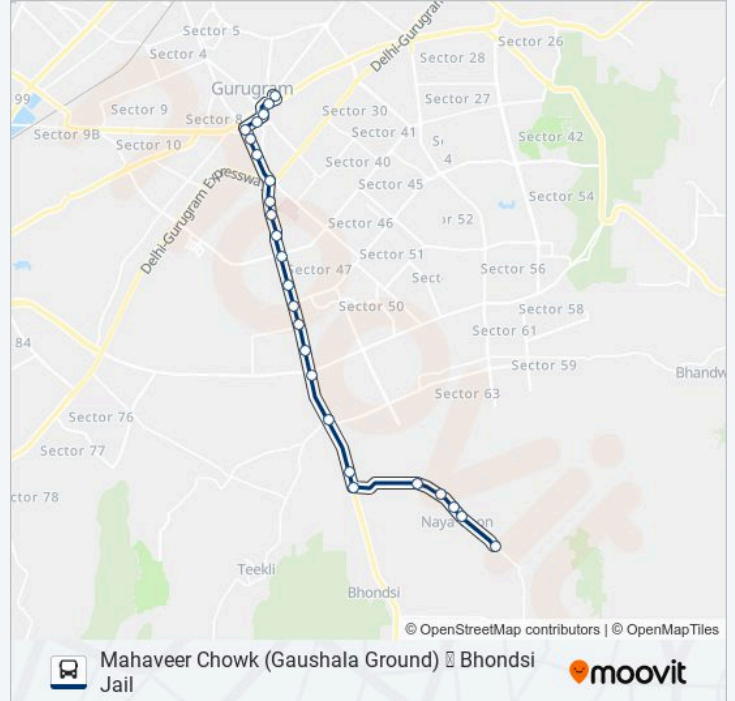

Use the Moovit App to find the closest 217A bus station near you and find out when is the next 217A bus arriving.

Direction: Bhondsi Jail

25 stops

[VIEW LINE SCHEDULE](#)

Mahaveer Chowk (Gaushala Ground)

Mahaveer Chowk (Gaushala Ground)

217A bus Info

Direction: Bhondsi Jail

Stops: 25

Trip Duration: 41 min

Line Summary:

Dhumaspur

Indian Oil Dhumaspur

Police Housing Complex Gate / Nayagaon

Nayagaon

Bhondsi Jail

Direction: Mahaveer Chowk (Gaushala Ground)

26 stops

[VIEW LINE SCHEDULE](#)

Bhondsi Jail

Nayagaon

Police Housing Complex Gate / Nayagaon

217A bus Info

Direction: Mahaveer Chowk (Gaushala Ground)

Stops: 26

Trip Duration: 43 min

Line Summary:

Tau Devi Lal Sports Complex

Rajeev Chowk

District Secretariat Court Complex / Band Rest House