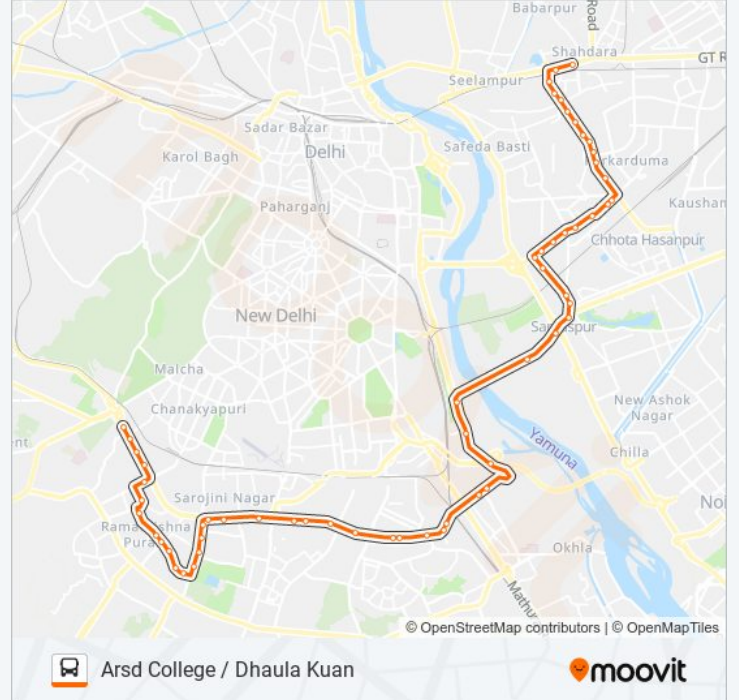

Mother Dairy

Samaspur Jagir Village

Akhardham Temple

Khel Gaon

Nizamuddin Road Bridge

ISBT Sarai Kale Khan

Bala Sahib Gurudwara

Maharani Bagh

Maharani Bagh (Ashram)

Nehru Nagar

Sri Niwaspuri (P.G.D.A.V.College) Lajpat Nagar

Lajpat Nagar Ring Road

Gupta Market

Gupta Market

Andrews Ganj

South Extension

South Extension 1

Aiims

SJ Hospital

Nauroji Nagar

Africa Avenue

Bhikaji Cama Place

Mohammadpur Village

R K Puram Sec-2

R.K. Khanna Tennis Stadium

R K Puram Sec-3

R K Puram Sec-3

R K Puram Sec 1/4

Rk Puram Sec-1

Mohan Singh Market

R K Puram Sec-7

Rk Puram Sec-12(Sangam Cinema)

South Moti Bagh