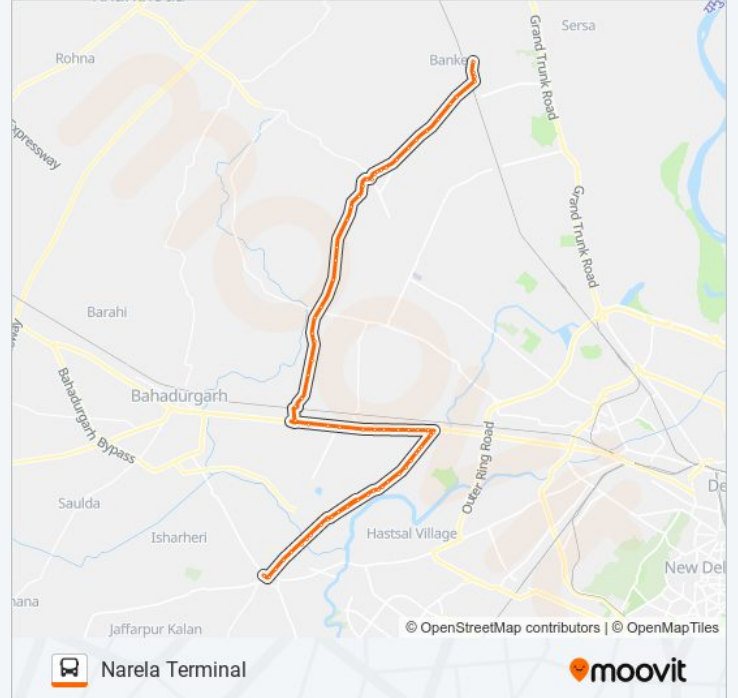

Narain Dharamkanta

Aman Puri

Qamruddin Nagar Crossing

Nangloi Post Office

Nangloi (Najafgarh Road)

Nangloi Metro Station

Nangloi Jj Colony Lokesh Cinema

Qamruddin Nagar Terminal

Rajdhani Park

Swarn Park

Mundka Village Crossing

Mundka Village Metro Station

Mundka Industrial Area / Shiv Shankar
Dharamkanta

Mile Stone / Shiv Shankar Dharam Kanta

Hiran Kudna Crossing

Ghevra Crossing (Kanjhawala Road)

Fci Ghevra

Ghevra Village

Sir Chhotu Ram Polytechnic

Kanjhawala Haryana Shakti C-School

Dasu Sub Station

Kanjhawala Depot (Narela Road)

Kanjhawala Village

Kanjhawala School

Kanjhawla School

Chandpur Kalan Crossing

Chandpur Khurd

Prem Piyau

Shri Krishna Gaushala

Bajit Pur Crossing

Krishna Vihar

Ishwar Colony