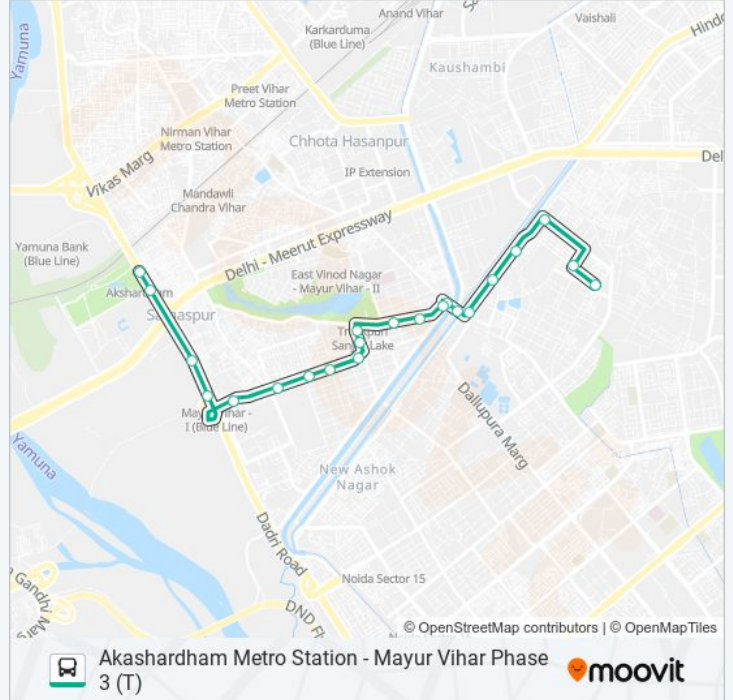

Use the Moovit App to find the closest MS-1 bus station near you and find out when is the next MS-1 bus arriving.

Direction: Akashardham Metro Station

22 stops

[VIEW LINE SCHEDULE](#)

Mayur Vihar Phase 3 (T)
Sapera Basti Crossing
Gazipur Police Station
Harijan Basti Gharoli
Rajveer Colony Gharoli Road
Kondli Xing
Kalyan Puri Xing
Kalyan Puri
Kalyan Puri Crossing (Chand Cinema Road)
Super Bazar Trilokpuri
Chand Cinema
Trilokpuri 16 Block
Trilokpuri 14 Block
Trilokpuri Block 20/23
Trilokpuri 26 Block
Trilokpuri 36 Block
Mayur Vihar Phase 1
Mayur Vihar Phase 1 Metro Station
Mayur Vihar Phase 1 X-Ing
Delhi Police Apartments
Akhardham Temple

MS-1 bus Info

Direction: Akashardham Metro Station

Stops: 22

Trip Duration: 22 min

Line Summary:

Akshardham Metro Station

Direction: Mayur Vihar Phase 3 (T)

22 stops

[VIEW LINE SCHEDULE](#)

- Akshardham Metro Station
- Akshardham Temple
- Delhi Police Apartment
- Mayur Vihar Phase 1 X-Ing
- Mayur Vihar Phase 1 Metro Station
- Mayur Vihar Phase 1
- Trilokpuri 36 Block
- Trilokpuri 26 Block
- Trilokpuri Block 20/23
- Trilokpuri 14 Block
- Trilokpuri 16 Block
- Chand Cinema
- Super Bazar Trilokpuri
- Kalyan Puri Crossing (Chand Cinema Road)
- Kalyan Puri
- Kalyan Puri Xing
- Kondli Xing
- Rajveer Colony Gharoli Road

MS-1 bus Info

Direction: Mayur Vihar Phase 3 (T)

Stops: 22

Trip Duration: 26 min

Line Summary:

Harijan Basti Gharoli

Gazipur Police Station

Sapera Basti Crossing