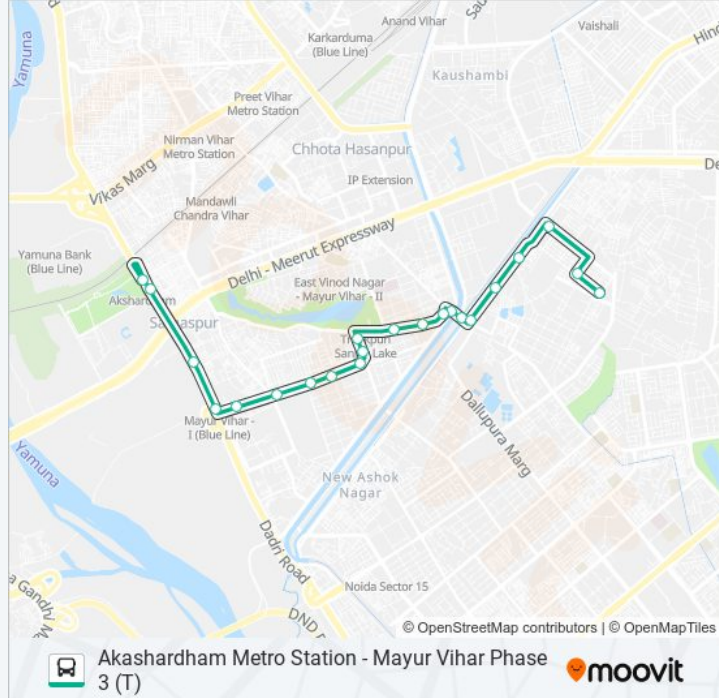

Harijan Basti Gharoli

Gazipur Police Station

Sapera Basti Crossing

Mayur Vihar Phase III Terminal / Paper Market

MS-1 bus time schedules and route maps are available in an offline PDF at moovitapp.com. Use the [Moovit App](#) to see live bus times, train schedule or subway schedule, and step-by-step directions for all public transit in New Delhi.

[About Moovit](#) • [MaaS Solutions](#) • [Supported Countries](#) • [Mooviter Community](#)

© 2024 Moovit - All Rights Reserved

Check Live Arrival Times