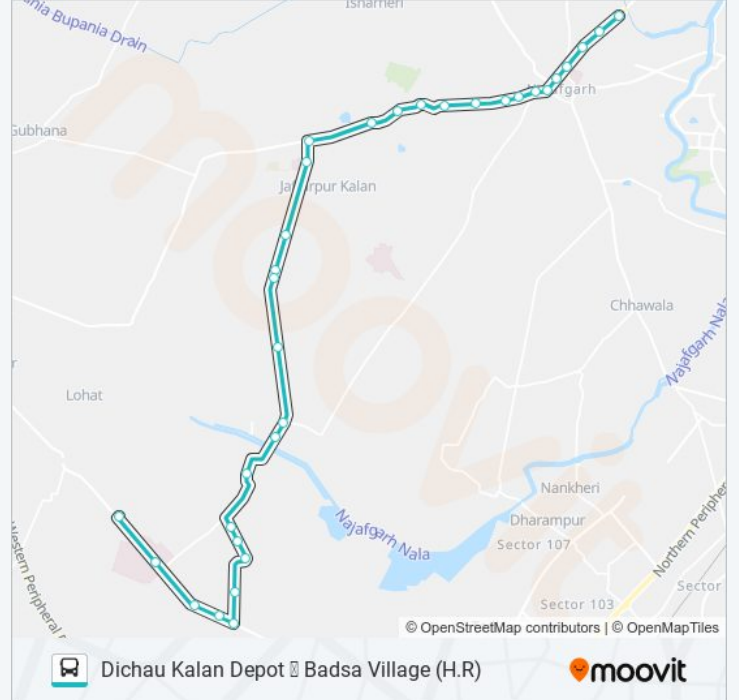

Direction: Badsa Village (H.R)

34 stops

[VIEW LINE SCHEDULE](#)

- Dichau Kalan Depot
- Nirmal Vihar
- Udaseen Ashram
- Dichau Chowk
- Najafgarh Health Centre
- Najafgarh Delhi Gate
- Police Station Najafgarh/ Nangloi
- Dhansa Stand Najafgarh
- Khera More / Ghuman Hera Crossing
- Prem Nursary
- Nanak Piyau
- Indra Service Station
- Mitraon X-Ing
- Mitraon Village
- Mitraon School
- Surehra Crossing
- Rawta Crossing
- Jaffarpur Kalan R.T.R.M.Hospital
- Samaspur Khalsa
- Ujwa School
- Ujwa Gaon

Rawta Village

Dauralla Village

Daurala Border

Mankrola Village (H.R)

Mankrola Factory (H.R)

Kaliawas More (H.R)

Kaliawas Village (H.R)

Iqbalpur Village (H.R)

NCR bus Info

Direction: Dichau Kalan Depot

Stops: 32

Trip Duration: 67 min

Line Summary:

Jaffarpur Kalan R. T.R.M.Hospital

Rawta Crossing (Dhansa Road)

Surehra Crossing

Holy Cross School

Dichau Chowk

Udaseen Ashram

Nirmal Vihar

Dichau Kalan Depot

NCR bus time schedules and route maps are available in an offline PDF at moovitapp.com. Use the Moovit App to see live bus times, train schedule or subway schedule, and step-by-step directions for all public transit in New Delhi.