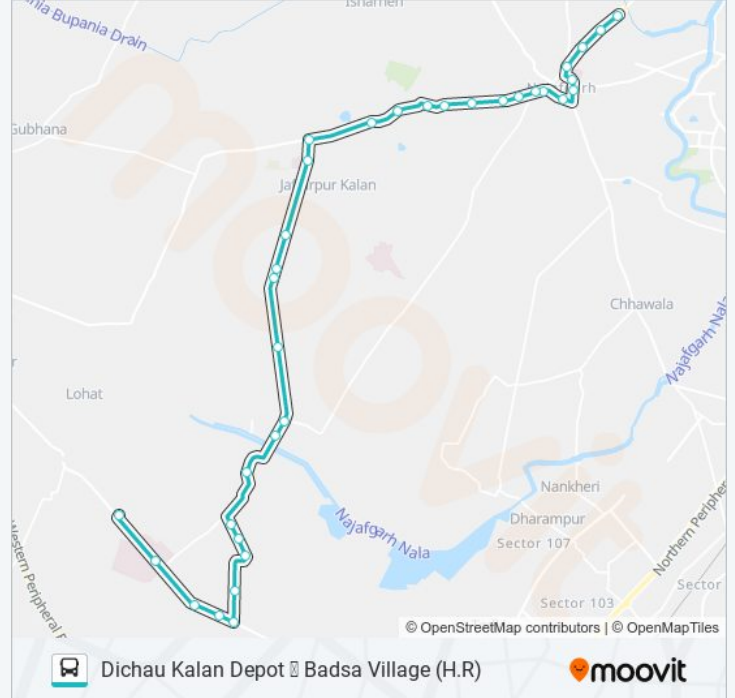

Direction: Badsa Village (H.R)

34 stops

[VIEW LINE SCHEDULE](#)

- Dichau Kalan Depot
- Nirmal Vihar
- Udaseen Ashram
- Dichau Chowk
- Najafgarh Health Centre
- Najafgarh Delhi Gate
- Police Station Najafgarh/ Nangloi
- Dhansa Stand Najafgarh
- Khera More / Ghuman Hera Crossing
- Prem Nursary
- Nanak Piyau
- Indra Service Station
- Mitraon X-Ing
- Mitraon Village
- Mitraon School
- Surehra Crossing
- Rawta Crossing
- Jaffarpur Kalan R.T.R.M.Hospital
- Samaspur Khalsa
- Ujwa School
- Ujwa Gaon

NCR bus Info

Direction: Badsa Village (H.R)

Stops: 34

Trip Duration: 69 min

Line Summary:

Malikpur Crossing

Jhul-Jhuli Check Post / Ghumanhera Crossing

Jhuljhuli Crossing

Rawta Village

Dauralla Village

Daurala Border

Mankrola Village (H.R)

Mankrola Factory (H.R)

Kaliawas More (H.R)

Kaliawas Village (H.R)

Iqbalpur Village (H.R)

A.I.I.M.S Hospital Badsa (H.R)

Badsa Village (H.R)

Direction: Dichau Kalan Depot

32 stops

[VIEW LINE SCHEDULE](#)

Badsa Village (H.R)

A.I.I.M.S Hospital Badsa (H.R)

Iqbalpur Village (H.R)