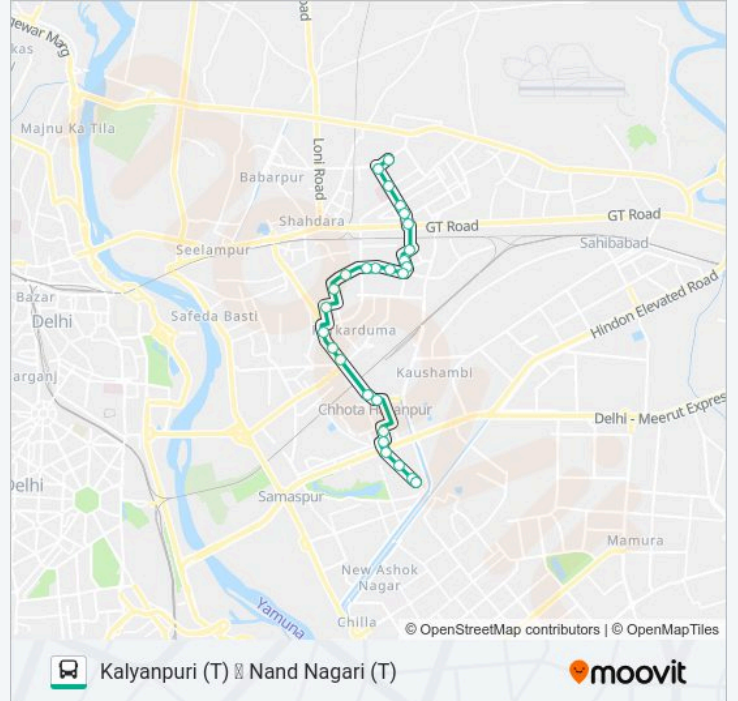

Vijaya Laxmi Apartment

Parivar Apartment

East Vinod Nagar Mayur Vihar

Khichdipur Village

Samudaya Bhavan Khichdipur Village

Kalyanpuri (T)

Direction: Nand Nagari (T)

28 stops

[VIEW LINE SCHEDULE](#)

Kalyanpuri (T)

Samudaya Bhavan Khichdipur Village

Khichdipur Village

East Vinod Nagar Mayur Vihar

Parivar Apartment

Vijaya Laxmi Apartment

Hasanpur Depot

Hasanpur Depot

Patparganj (Madhu Vihar)

Gagan Vihar

Jagatpurif-Block

Jagatpuria Block

Vishwas Nagar Extension

Vishwas Nagar

Surajmal Vihar

Satyam Enclave / Jhilmil D.D.A.Flats

Police Station Vivek Vihar

E.S.I.Hospital

MS-2 bus Time Schedule

Nand Nagari (T) Route Timetable:

Sunday	06:30 - 20:50
Monday	06:30 - 20:50
Tuesday	06:30 - 20:50
Wednesday	06:30 - 20:50
Thursday	06:30 - 20:50
Friday	06:30 - 20:50
Saturday	06:30 - 20:50

MS-2 bus Info

Direction: Nand Nagari (T)

Stops: 28

Trip Duration: 32 min

Line Summary: