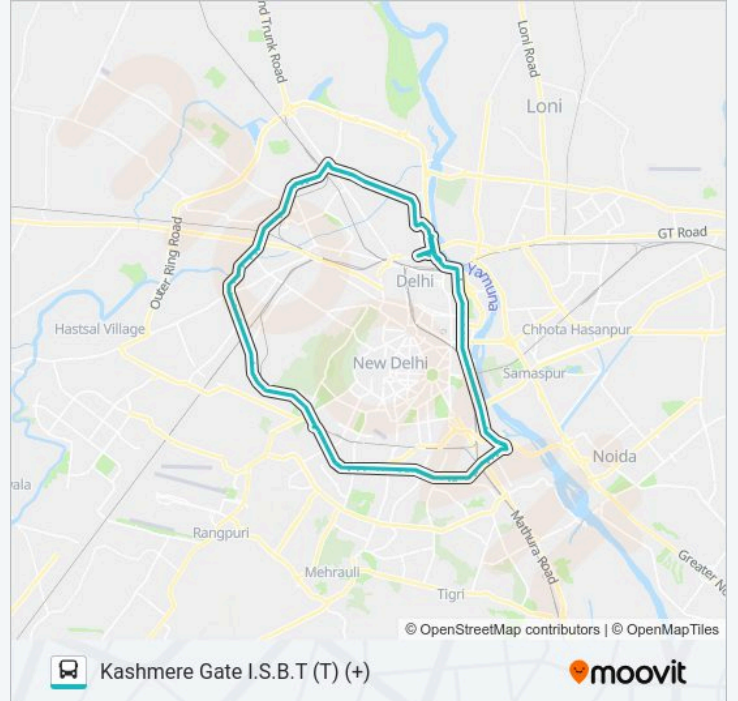

Gurudwara Bala Sahib

Maharani Bagh

Maharani Bagh (Ashram)

Maharani Bagh / Ashram Metro Station

Nehru Nagar

Sri Niwaspuri (P.G.D.A.V.College) Lajpat Nagar

Lajpat Nagar

Lajpat Nagar

Ring Road (Near Gupta Market)

Gupta Market

Moolchand Flyover

Andrews Ganj

South Extension 2

South Extension

South Extension

South Extension 1

A.I.I.M.S Delhi

SJ Hospital

Raj Nagar

Nauroji Nagar

Africa Avenue

Hyatt Hotel

Rk Puram Sec-12

R.K.Puram Sector 12

Aradhna Enclave

South Moti Bagh (Ring Road)

Moti Bagh Gurudwara Nanakpura

Satya Niketan

Dhaura Khan (A.R.S.D.College)

Dhaura Kuan (Defence Officers Enclave)

R.R.Line

Garrison Engineering