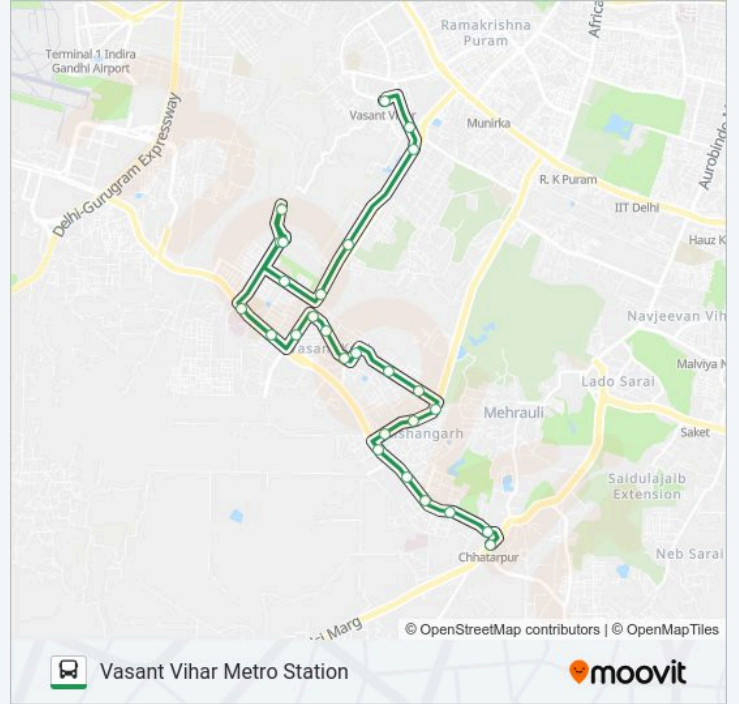

The DTC-SPL bus line (Chhattarpur Metro Station) has 2 routes. For regular weekdays, their operation hours are:
(1) Chhattarpur Metro Station: 08:00 - 21:30(2) Vasant Vihar Metro Station: 08:50 - 22:20
Use the Moovit App to find the closest DTC-SPL bus station near you and find out when is the next DTC-SPL bus arriving.

Andheria Bagh More / Chhatarpur Metro Station

Chhatarpur Metro Station

Direction: Vasant Vihar Metro Station

27 stops

[VIEW LINE SCHEDULE](#)

Chhatarpur Metro Station

Andheria Bagh More / Chhatarpur Metro Station

DTC-SPL bus Info

Direction: Vasant Vihar Metro Station

Stops: 27

Trip Duration: 37 min

Line Summary:

Vasant Kunj Institutional Area

T.E.R.I University

Vasant Kunj Institutional Area

Delhi Public School Vasant Kunj

Vasant Kunj Police Station

Shopping Centre Nelson Mandela Marg

Nelson Mandela Marg Crossing

Cpwd Colony Vasant Vihar

Vasant Vihar Metro Station

DTC-SPL bus time schedules and route maps are available in an offline PDF at moovitapp.com. Use the Moovit App to see live bus times, train schedule or subway schedule, and step-by-step directions for all public transit in New Delhi.