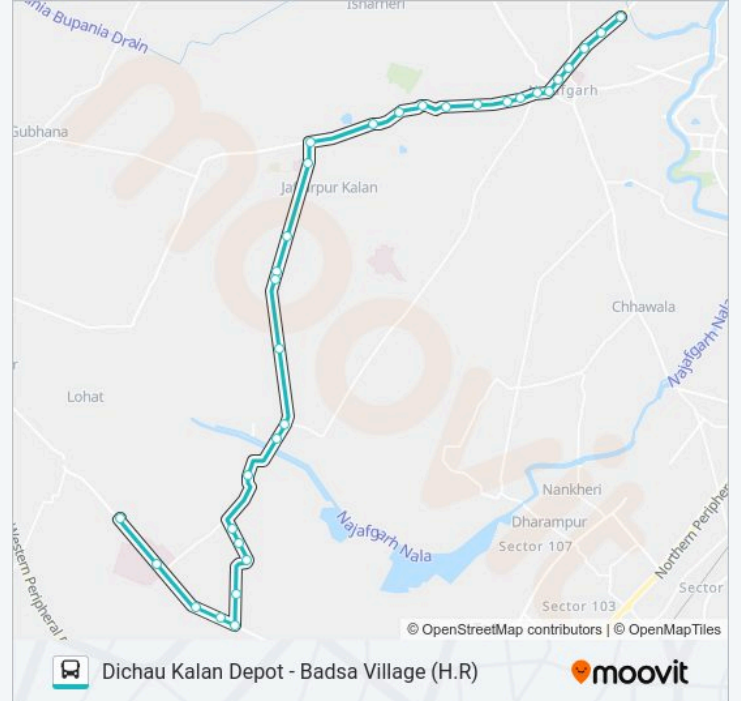

Use the Moovit App to find the closest NCR bus station near you and find out when is the next NCR bus arriving.

Direction: Badsa Village (H.R)

34 stops

[VIEW LINE SCHEDULE](#)

- Dichau Kalan Depot
- Nirmal Vihar
- Udaseen Ashram
- Dichau Chowk
- Najafgarh Health Centre
- Najafgarh Delhi Gate
- Police Station Najafgarh/ Nangloi
- Dhansa Stand Najafgarh
- Khera More / Ghuman Hera Crossing
- Prem Nursary
- Nanak Piyau
- Indra Service Station
- Mitraon X-Ing
- Mitraon Village
- Mitraon School
- Surehra Crossing
- Rawta Crossing
- Jaffarpur Kalan R.T.R.M.Hospital
- Samaspur Khalsa
- Ujwa School
- Ujwa Gaon

NCR bus Info

Direction: Badsa Village (H.R)

Stops: 34

Trip Duration: 69 min

Line Summary:

Malikpur Crossing

Jhul-Jhuli Check Post / Ghumanhera Crossing

Jhuljhuli Crossing

NCR bus Info

Direction: Dichau Kalan Depot

Stops: 32

Trip Duration: 67 min

Line Summary:

Jaffarpur Kalan R.T.R.M.Hospital

Rawta Crossing (Dhansa Road)

Surehra Crossing

Holy Cross School

Dichau Chowk

Udaseen Ashram

Nirmal Vihar

Dichau Kalan Depot

NCR bus time schedules and route maps are available in an offline PDF at moovitapp.com. Use the Moovit App to see live bus times, train schedule or subway schedule, and step-by-step directions for all public transit in New Delhi.