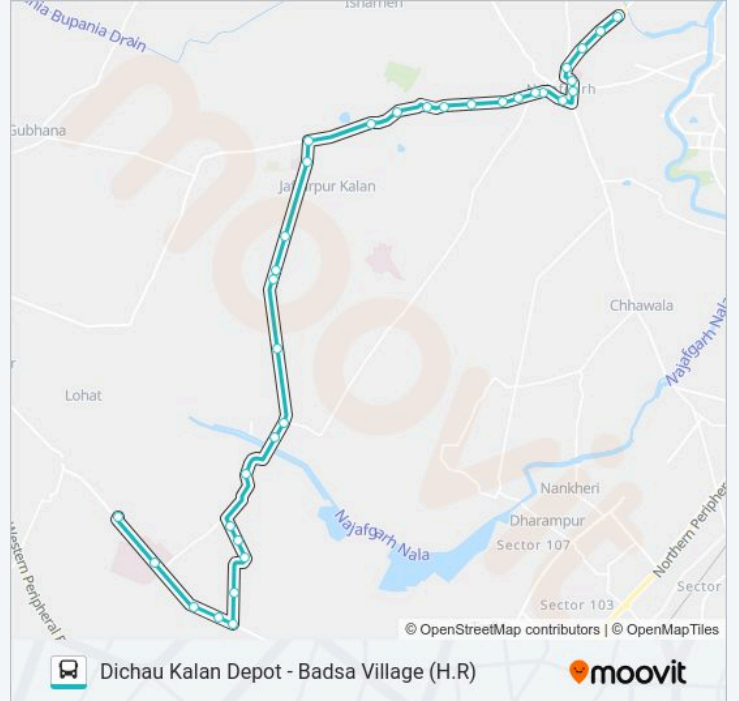

Malikpur Crossing

Jhul-Jhuli Check Post / Ghumanhera Crossing

Jhuljhuli Crossing

Rawta Village

Dauralla Village

Daurala Border

Mankrola Village (H.R)

Mankrola Factory (H.R)

Kaliawas More (H.R)

Kaliawas Village (H.R)

Iqbalpur Village (H.R)

A.I.I.M.S Hospital Badsa (H.R)

Badsa Village (H.R)

Direction: Dichau Kalan Depot

32 stops

[VIEW LINE SCHEDULE](#)

Badsa Village (H.R)

A.I.I.M.S Hospital Badsa (H.R)

Iqbalpur Village (H.R)

Kaliawas Village (H.R)

Kaliawas More (H.R)

Mankrola Factory (H.R)

Mankrola Village (H.R)

Daurala Border

Dauralla Village

Rawta Village

Jhuljhuli Crossing

Jhul-Jhuli Check Post / Ghumanhera Crossing

Malikpur Crossing

Ujwa Gaon

Ujwa School

Samaspur Khalsa

NCR bus Time Schedule

Dichau Kalan Depot Route Timetable:

Sunday	07:45 - 17:45
Monday	07:45 - 17:45
Tuesday	07:45 - 17:45
Wednesday	07:45 - 17:45
Thursday	07:45 - 17:45
Friday	07:45 - 17:45
Saturday	07:45 - 17:45

NCR bus Info

Direction: Dichau Kalan Depot

Stops: 32

Trip Duration: 67 min

Line Summary: