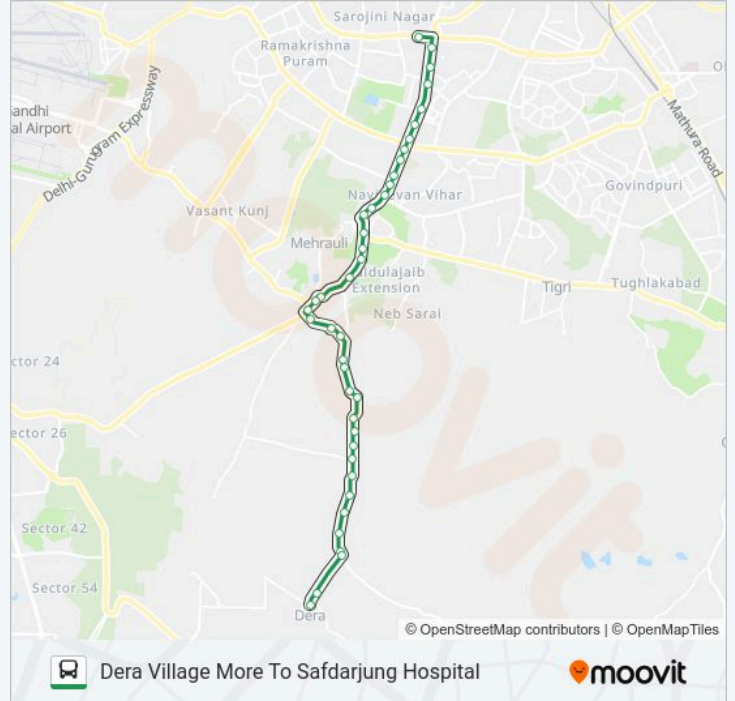

Andheria Crossing

Qutab Minar Metro Station

Delhi Jal Board (M.G.Road)

Ahinsa Sthal

Lado Sarai Crossing

T.B.Hospital

Dda Flats Lado Sarai

Police Training School (P.T.S.)

M.M.T.C.

Adhchini

Mothers International School

I.I.T.Gate

I.I.T.Gate

Padmani Enclave

Hauz Khas

Green Park

Yusuf Sarai

A.I.I.M.S Safdarjung

SJ Hospital

516 bus time schedules and route maps are available in an offline PDF at moovitapp.com. Use the Moovit App to see live bus times, train schedule or subway schedule, and step-by-step directions for all public transit in New Delhi.

© 2024 Moovit - All Rights Reserved