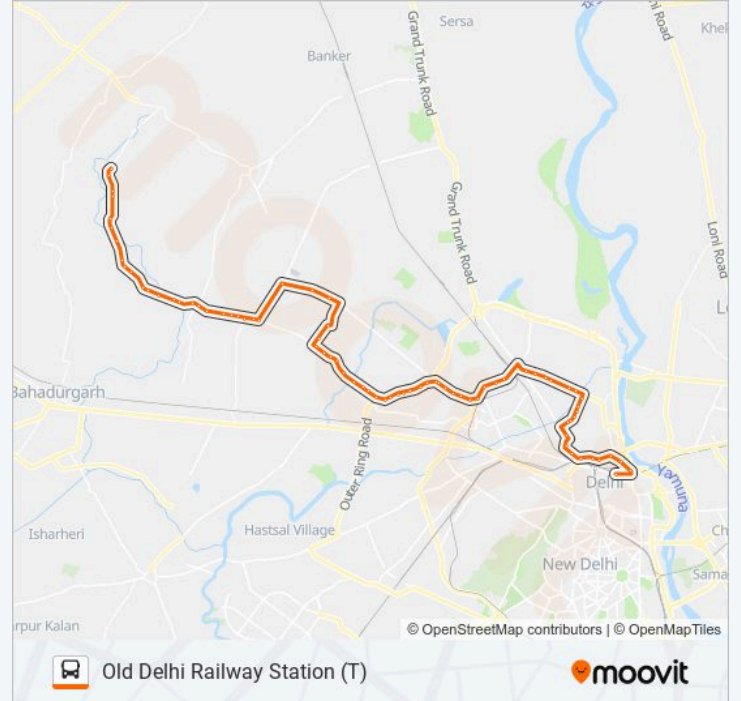

Karala Crossing

Karala Village

Karala School

Rohini Sec 37 Ebus Depot

Rohini Sec 36

Pansali Dham Rohini

Begumpur Extension

Police Station Begumpur

Rohini Sec-21

Poothkalan

Pooth Kalan

Brahm Shakti Hospital

Buddh Vihar

Buddh Vihar

Mangol Puri Y Block

Mangol Pur Khurd

Avantika Xing

Mangolpur Kalan Village

Mangol Pur School (Outer Ring Road)

Rohini Depot III

Puspanjali Enclave Rohini Depot 3

Kali Mata Mandir

Deepali Chowk Ring Road

Saraswati Vihar C Block

Madhuban Chowk Outer Ring Road

Madhuban Chowk Pitampura Metro Stn

Pitampura Jd Block

Vaishali Enclave

Kohat Enclave Metro Station

Pitampura Nd Block

Netaji Subhash Palace (Wazirpur Depot) Road No
41

Wazirpur Depot / Subhash Place Depot