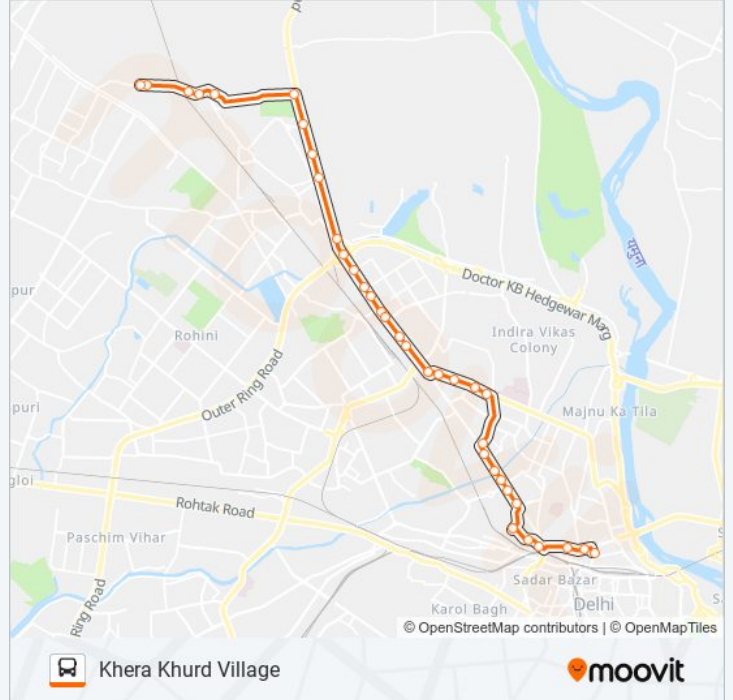

Use the Moovit App to find the closest 128 bus station near you and find out when is the next 128 bus arriving.

Direction: Khera Khurd Village

35 stops

[VIEW LINE SCHEDULE](#)

Mori Gate Terminal
New Cluster Parent
St Stephen Hospital
Ice Factory (Roshanara Road)
Roshnara Road
Roshnara Bagh
Clock Tower
Shakti Nagar (G.T.Road)
Roop Nagar (Gt Road)
Gur Mandi
Rana Pratap Bagh
Nanak Piyau / Dtc Colony
Alpana Cinema (Model Town Mtr Stn)
Model Town II
Model Town III
Azadpur Metro Station
Azadpur Terminal
New Sabzi Mandi
Adarsh Nagar / Bharola Village
Sarai Peepal Thala
Mahindra Park
Jahangir Puri Gt Road

128 bus Info

Direction: Khera Khurd Village

Stops: 35

Trip Duration: 51 min

Line Summary:

Jahangir Puri Metro Station
 GTK Depot
 Mukarba Chowk
 Mukraba Chowk / Sanjay Gandhi Transport Nagar
 Libas Pur Gt Road
 Swaroop Nagar Gt Road
 Gurudwara Siraspur Gt Road
 Nangli Puna
 Khera Garhi
 Khera Kalan School
 Khera Kalan Gaon
 Rishi Dharmarth Chikitsalaya
 Khera Khurd Village

Direction: Mori Gate Terminal

32 stops

[VIEW LINE SCHEDULE](#)

Khera Khurd Village
 Rishi Dharmarth Chikitsalaya
 Khera Kalan Gaon
 Khera Kalan School
 Khera Garhi
 Nangli Poona More
 Gurudwara Siraspur Gt Road
 Swaroop Nagar Gt Road
 Libas Pur Gt Road
 Sanjay Gandhi Transport Nagar
 Mukarba Chowk
 GTK Depot
 Jahangirpuri Gt Road (Metro Station)
 Mahindra Park
 Sarai Pipal Thala

128 bus Info

Direction: Mori Gate Terminal

Stops: 32

Trip Duration: 46 min

Line Summary:

Adarsh Nagar Metro Station

New Sabzi Mandi

Azadpur Terminal