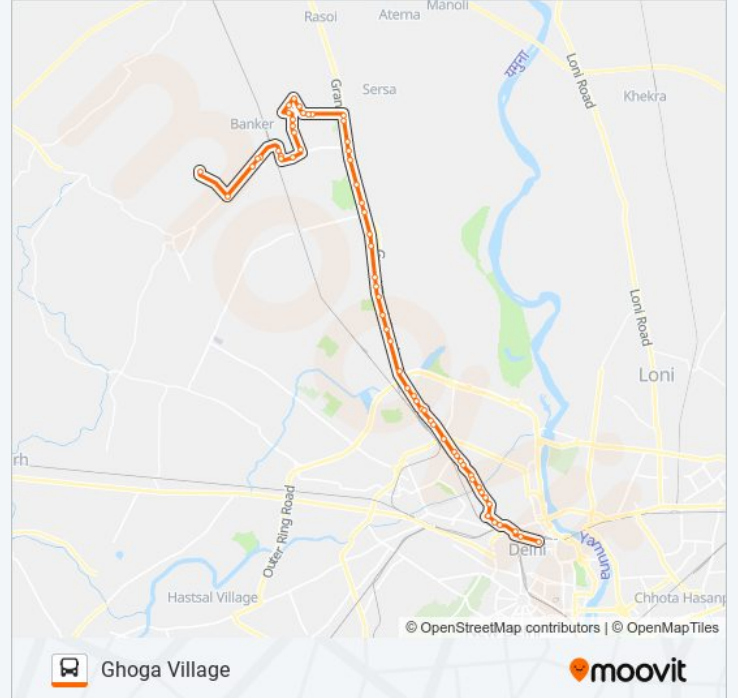

Jahangir Puri Metro Station

GTK Depot

Mukraba Chowk / Sanjay Gandhi Transport
Nagar

Libas Pur Gt Road

Swaroop Nagar Gt Road

Gurudwara Siraspur Gt Road

Nangli Puna

Jain Mandir

Budhpur Gt Road

Alipur Village Gt Road

Pwd Office

Bakauli Village

Nit Gt Road

Khampur Village

Tikri Khurd Crossing / Ampc

Singhola Crossing

Singhola Village Gt Road

Singhu Village Crossing

Singhu Border Gt Road

Gurudwara Nanak Nirankari Dera Sant Baba
Resham Singh Ji

Radha Swami Satsang Narela

Sec A 5 Crossing Narela

Police Colony Narela

Sec A 5 And 8 Narela Desu Colony

Kanya Gurukul Narela

Narela A-6 / Cpj College

State Bank Of Allahbad

Sec A-9 Narela

Sec 10a Pkt-6

Raja Harish Chandra Hospital

Kasturi Ram School

Munim Ji Ka Bagh