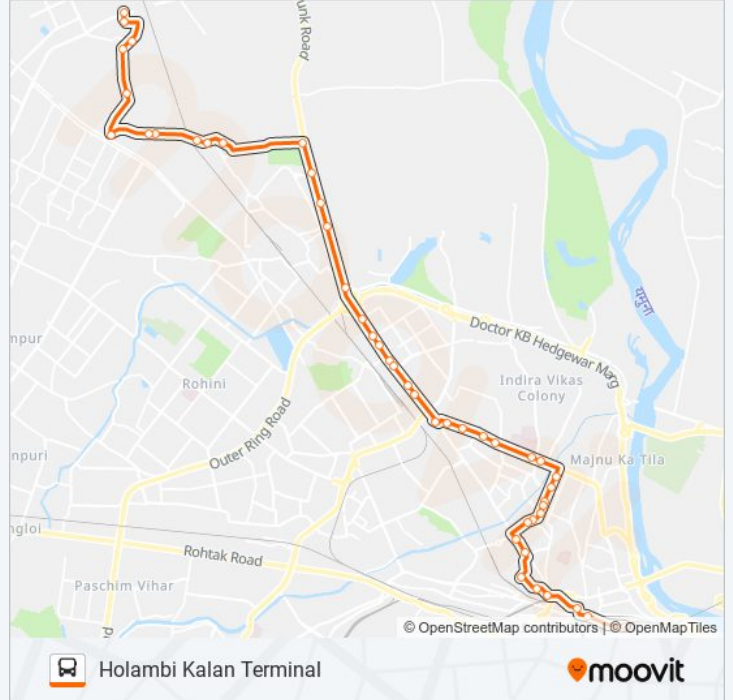

Use the Moovit App to find the closest 137 bus station near you and find out when is the next 137 bus arriving.

Direction: Holambi Kalan Terminal

45 stops

[VIEW LINE SCHEDULE](#)

Old Delhi Railway Station (T)
Peeli Kothi
Tees Hazari Animal Hospital Mori Gate
Ice Factory (Roshanara Road)
Roshnara Road
Roshnara Bagh
Clock Tower
Shakti Nagar (G.T.Road)
Roop Nagar / Kamla Nagar
Banglow Road / Police Station Roop Nagar
Maurice Nagar II
Doulat Ram College
Shri Ram College
Patel Chest
Khalsa College
GTB Nagar
New Police Line
Alpana Cinema (Model Town Mtr Stn)
Model Town II
Model Town III
Azadpur Metro Station
Azadpur Terminal

137 bus Info

Direction: Holambi Kalan Terminal

Stops: 45

Trip Duration: 58 min

Line Summary:

New Sabzi Mandi

Adarsh Nagar / Bharola Village

Sarai Peepal Thala

Mahindra Park

Jahangir Puri Gt Road

Jahangir Puri Metro Station

GTK Depot

Mukraba Chowk / Sanjay Gandhi Transport Nagar

Libas Pur Gt Road

Swaroop Nagar Gt Road

Gurudwara Siraspur Gt Road

Mann School

Holambi Khurd Drid College

Holambi Khurd

Holambi Kalan Terminal

Direction: Old Delhi Railway Station (T)

46 stops

[VIEW LINE SCHEDULE](#)

Holambi Kalan Terminal