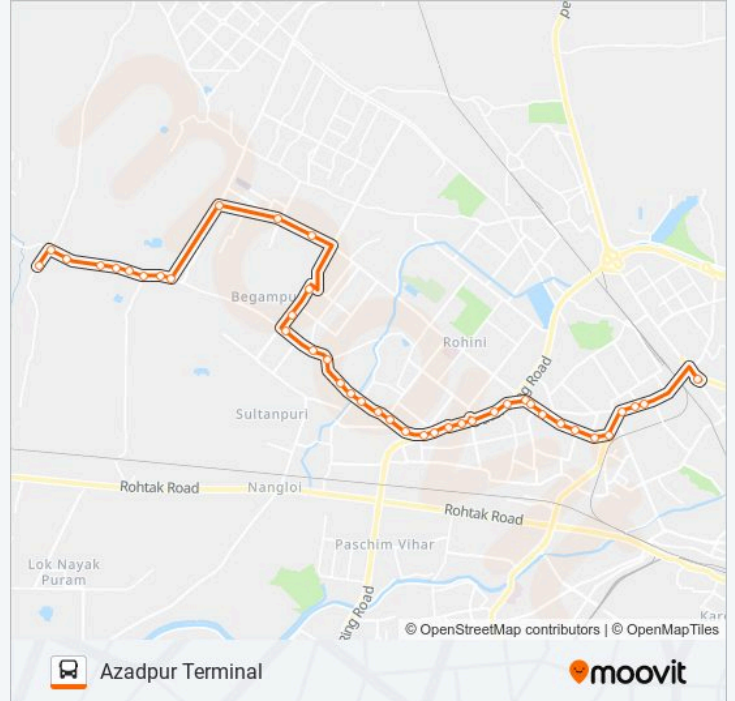

Use the Moovit App to find the closest 174 bus station near you and find out when is the next 174 bus arriving.

Direction: Azadpur Terminal

41 stops

[VIEW LINE SCHEDULE](#)

Kanjhawala Village
Kanjhawala Chowk
Shivam Plywood
Radha Swami Satsang / Rupali Enclave
Shiv Vihar/Bheem Chowk
Desu Office Karala
Karala Crossing
Karala Village
Karala School
Rohini Sec 37 Ebus Depot
Rohini Sec 36
Pansali Dham Rohini
Begumpur Extension
Police Station Begumpur
Rohini Sec-21
Pooth Kalan
Brahm Shakti Hospital
Buddh Vihar
Budh Vihar
Mangol Puri Y Block
Mangol Pur Khurd

174 bus Info

Direction: Azadpur Terminal

Stops: 41

Trip Duration: 62 min

Line Summary:

Avantika Xing

Mangolpur Kalan Village

Mangol Pur School (Outer Ring Road)

Vaishali Enclave

Kohat Enclave Metro Station

Pitampura Nd Block

Netaji Subhash Palace (Wazirpur Depot) Road No 41

Wazirpur Depot / Subhash Place Depot

Prem Bari Pull

Richi Rich

Ashok Vihar Crossing

Azadpur Terminal

Direction: Kanjhawala Village

44 stops

[VIEW LINE SCHEDULE](#)

Azadpur Terminal

Shalimar Bagh Crossing

Ashok Vihar Crossing

Richi Rich