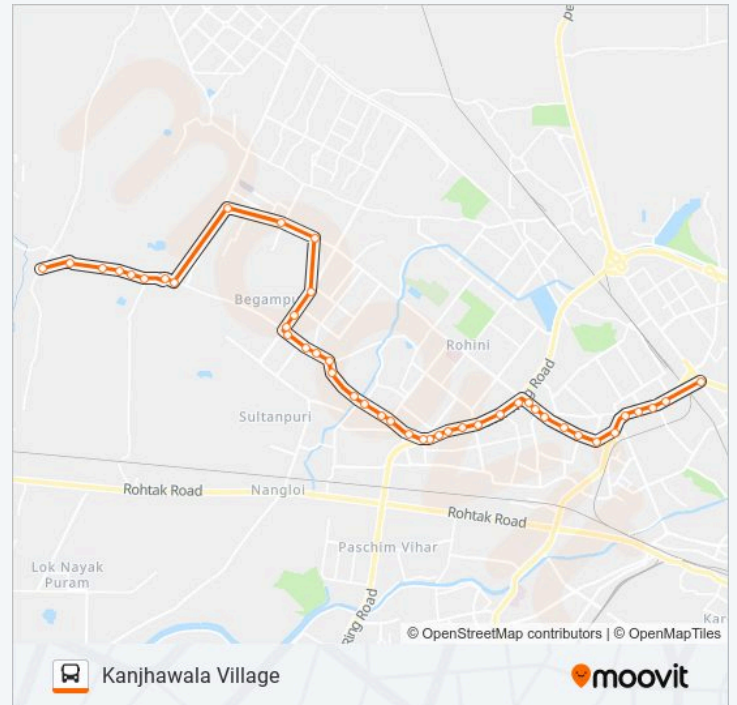

Use the Moovit App to find the closest 174 bus station near you and find out when is the next 174 bus arriving.

Direction: Azadpur Terminal

41 stops

[VIEW LINE SCHEDULE](#)

Kanjhawala Village
Kanjhawala Chowk
Shivam Plywood
Radha Swami Satsang / Rupali Enclave
Shiv Vihar/Bheem Chowk
Desu Office Karala
Karala Crossing
Karala Village
Karala School
Rohini Sec 37 Ebus Depot
Rohini Sec 36
Pansali Dham Rohini
Begumpur Extension
Police Station Begumpur
Rohini Sec-21
Pooth Kalan
Brahm Shakti Hospital
Buddh Vihar
Budh Vihar
Mangol Puri Y Block
Mangol Pur Khurd

174 bus Info

Direction: Azadpur Terminal

Stops: 41

Trip Duration: 62 min

Line Summary:

Avantika Xing

Mangolpur Kalan Village

Mangol Pur School (Outer Ring Road)

Karala Crossing

Desu Office

Stops: 44

Trip Duration: 62 min

Line Summary:

Shiv Vihar Bheem Chowk

Radha Swami Satsang

Shivam Plywood