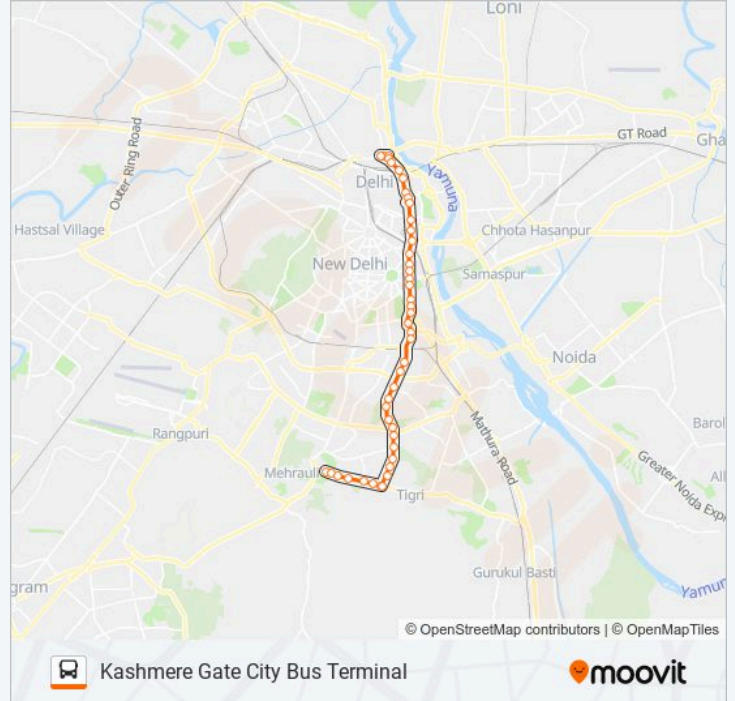

Direction: Kashmere Gate City Bus Terminal

44 stops

[VIEW LINE SCHEDULE](#)

Lado Sarai(Firni Road)
Lado Sarai Dhaula Peer
Saidul-A-Jab / Saket Metro Station
Maidan Garhi Crossing (Sdm Court)
Saket Crossing
Asian Market
Dipsar College Of Pharmacy
Ambedkar Nagar Terminal
Madangir Dda Flats
Madangir Dda Flats
Pushpa Bhawan
Sheikh Sarai Phase II
Chirag Delhi
Panchsheel Enclave
Krishi Vihar
Siri Fort Road
Sadiq Nagar
Central School
Mckr Hospital
Defence Colony
Pant Nagar

419 bus Info

Direction: Kashmere Gate City Bus Terminal

Stops: 44

Trip Duration: 60 min

Line Summary:

CGO Complex

Lodhi Hotel

Amir Khusro Park / Oberoi Hotel

ISBT Kashmere Gate

ISBT Nityanand Marg

ISBT Nityanand Marg

Kashmere Gate City Bus Terminal

Direction: Lado Sarai Firni Road

41 stops

[VIEW LINE SCHEDULE](#)

Kashmere Gate City Bus Terminal

419 bus Info

Direction: Lado Sarai Firni Road

Stops: 41

Trip Duration: 62 min

Line Summary:

Said-UI-Azaib

Dhaura Peer

Lado Sarai Firni Road