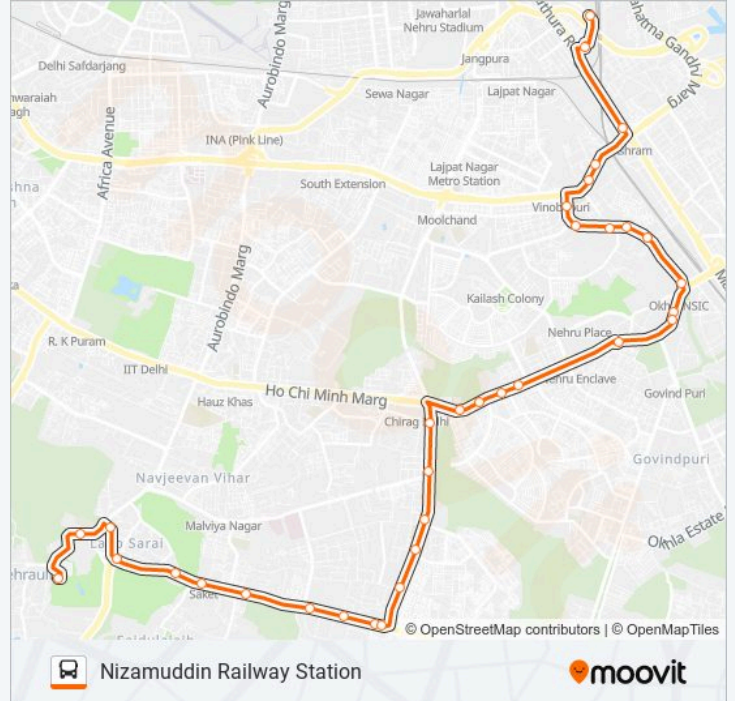

Direction: Mehrauli Terminal

34 stops

[VIEW LINE SCHEDULE](#)

Nizamuddin Railway Station
Rajdoot Hotel
Ashram (Hari Nagar)
Nehru Nagar
Sri Niwaspuri (P.G.D.A.V.College) Lajpat Nagar
Lajpat Nagar Crossing
Garhi Village
B-Block East Of Kailash
C-Block East Of Kailash
Sri Niwas Puri Depot (S.N.P.D.)
Laghu Udyog Sansthan (Modimill)
NSIC
Kalkaji Mandir
Paras Cinema / Bhairav Temple
Nehru Place Terminal
Pumposh Enclave
Os Communication / Masjid Moth
Chirag Delhi
Sheikh Sarai Phase II
Pushpa Bhawan
Madangir Dda Flats

Qutub Minar

Mehrauli Terminal

Direction: Nizamuddin Railway Station

34 stops

[VIEW LINE SCHEDULE](#)

Mehrauli Terminal

Qutub Minar

Lado Sarai Crossing

Lado Sarai Crossing

Lado Sarai Dhaura Peer

Saidul-A-Jab / Saket Metro Station

Maidan Garhi Crossing (Sdm Court)

Saket Crossing

Asian Market

Dipsar College Of Pharmacy

Ambedkar Nagar Terminal

Garhi Gaon

Lajpat Nagar Crossing

PG DAV College / Sri Niwaspuri

Nehru Nagar

Ashram (Hari Nagar)

Rojdoot Hotel

Nizamuddin Railway Station

427 bus time schedules and route maps are available in an offline PDF at moovitapp.com. Use the Moovit App to see live bus times, train schedule or subway schedule, and step-by-step directions for all public transit in New Delhi.