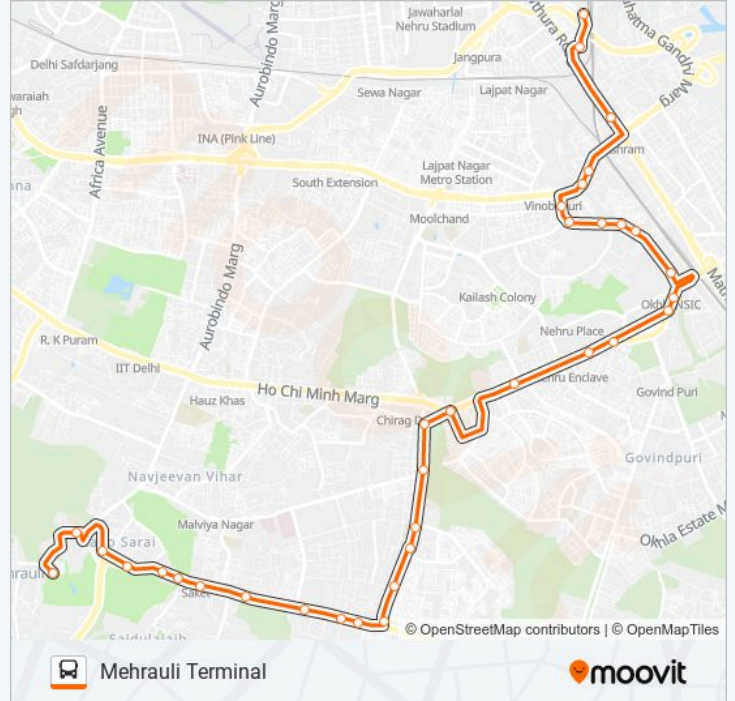

Direction: Mehrauli Terminal

34 stops

[VIEW LINE SCHEDULE](#)

Nizamuddin Railway Station
Rajdoot Hotel
Ashram (Hari Nagar)
Nehru Nagar
Sri Niwaspuri (P.G.D.A.V.College) Lajpat Nagar
Lajpat Nagar Crossing
Garhi Village
B-Block East Of Kailash
C-Block East Of Kailash
Sri Niwas Puri Depot (S.N.P.D.)
Laghu Udyog Sansthan (Modimill)
NSIC
Kalkaji Mandir
Paras Cinema / Bhairav Temple
Nehru Place Terminal
Pumposh Enclave
Os Communication / Masjid Moth
Chirag Delhi
Sheikh Sarai Phase II
Pushpa Bhawan
Madangir Dda Flats

Asian Market

Saket Crossing

Maidan Garhi Crossing

Saket Metro Station

Said-UI-Azaib

Dhaura Peer

Dhaura Peer / Lado Sarai

Lado Sarai Crossing (Aurobindo Marg)

Qutub Minar

Mehrauli Terminal

Direction: Nizamuddin Railway Station

34 stops

[VIEW LINE SCHEDULE](#)

Mehrauli Terminal

Qutub Minar

Lado Sarai Crossing

Lado Sarai Crossing

Lado Sarai Dhaura Peer

Saidul-A-Jab / Saket Metro Station

Maidan Garhi Crossing (Sdm Court)

Saket Crossing

Asian Market

Dipsar College Of Pharmacy

Ambedkar Nagar Terminal