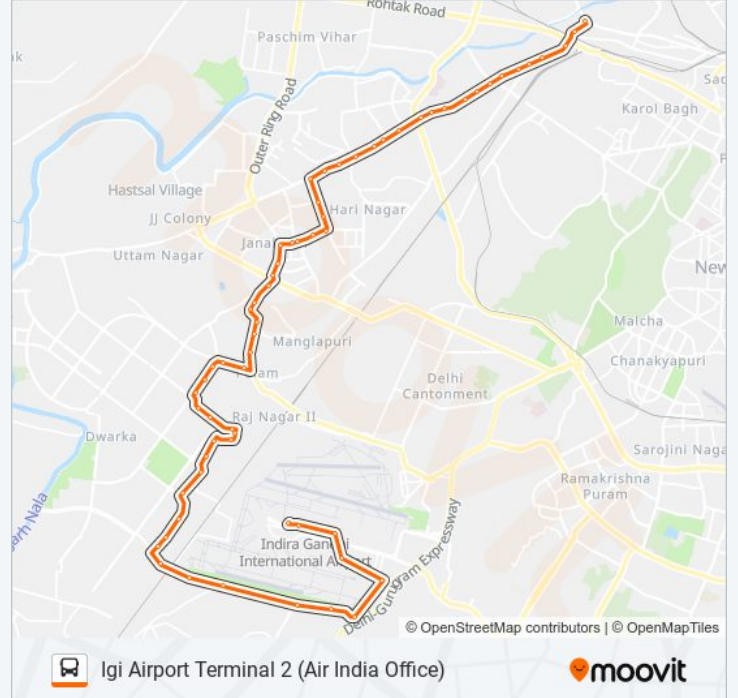

Hari Nagar Depot

Virender Nagar/ Dilli Haat

Bharti College

Bharti College / C2b Janak Puri

C2b Janak Puri

C4e Janakpuri

C2d Janakpuri

Dabri Crossing

Dabri Village

Vijay Enclave (Palam-Dabri Road)

Dashrath Puri

Mahaveer Enclave III

Sulabh International Centre

Dwarka Crossing / Maharaja Agrasen Hospital

Dwarka Sec 1

Dwarka Sec-6 Telephone Exchange

Dwarka Sector 6 & 7 X-Ing

Princess Park/ Airforce Noval Office Enclave

Munirka Flats (Dwarka)

Royal Residency (Dwarka)

National Malariya Research Centre (Dwarka)

Dada Dev Mandir

National Malariya Research Centre (Dwarka)

Dwarka Sec-8 Dtc Depot

Bagdola Village

Dwarka Sec-8

Dwarka Sec-20/21 Crossing

Dwarka Sec 22 Vivanta Hotel

Dwarka Sec-21 Crossing

Dwarka Sec-21 Metro Station

Bharthal under Pass

Dwarka Road

Puspanjali G Block