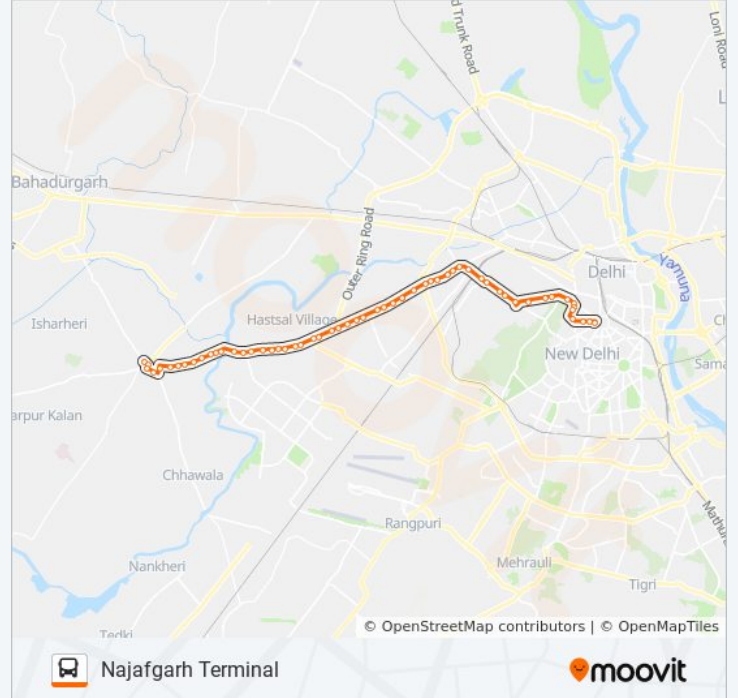

Raja Garden

Rajouri Garden

Tagore Garden

Tagore Garden Metro Station / Tatarpur

Subhash Nagar Crossing / Mukherji Park

Meenakshi Garden

Sant Pura Tilak Nagar

Tilak Nagar Crossing (Najafgarh Road)

Janak Puri Check Post

Janakpuri East Metro Station/ Nangli Zalib

District Centre Nazafgarh Road

Dholi Piao

Vikaspuri Crossing (Shivaji Marg)

Uttam Nagar Terminal

Uttam Nagar

Prem Nagar

Om Vihar

Kiran Garden

Nawada Gaon

Mohan Garden

Dwarka More Metro Station (Sewak Park)

Kakrola More

Kakrola Bridge

Nangli Dairy

Chhathh Ghat Park

Arjun Park (State Bank)

Nangli Sakrawati Crossing

Nangli Sakrawati

Sai Baba Mandir (Nazafgarh)

Power House Najafgarh

Tura Mandi / Chara Mandi

Najafgarh Delhi Gate

Police Station Najafgarh