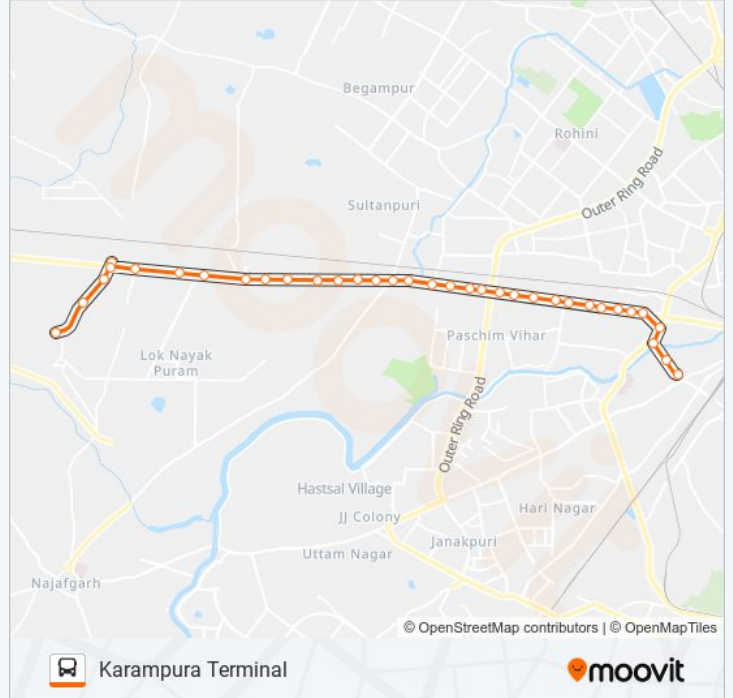

Paschim Vihar (Super Market)

Multan Nagar

New Multan Nagar

Ordinance Depot

Madipur J.J.Colony

Madipur Village

Spm College

Shivaji Park

Agarsen Hospital

Punjabi Bagh East

Punjabi Bagh Terminal

New Moti Nagar B Block

Karampura Terminal

Direction: Neelwal Village

34 stops

[VIEW LINE SCHEDULE](#)

Karampura Terminal

Karampura Terminal

New Moti Nagar B Block

Punjabi Bagh Terminal

Agarsen Hospital

Shivaji Park

Spm College

Madipur Village

Madipur Jj Colony Metro Station

Ordinance Depot

Avtar Enclave / New Multan Nagar

Multan Nagar

Paschim Vihar Market

Peeragarhi Chowk

Peera Garhi Metro Station

Udyog Nagar

934 bus Time Schedule

Neelwal Village Route Timetable:

Sunday	07:30 - 13:45
Monday	07:30 - 13:45
Tuesday	07:30 - 13:45
Wednesday	07:30 - 13:45
Thursday	07:30 - 13:45
Friday	07:30 - 13:45
Saturday	07:30 - 13:45

934 bus Info

Direction: Neelwal Village

Stops: 34

Trip Duration: 43 min

Line Summary: