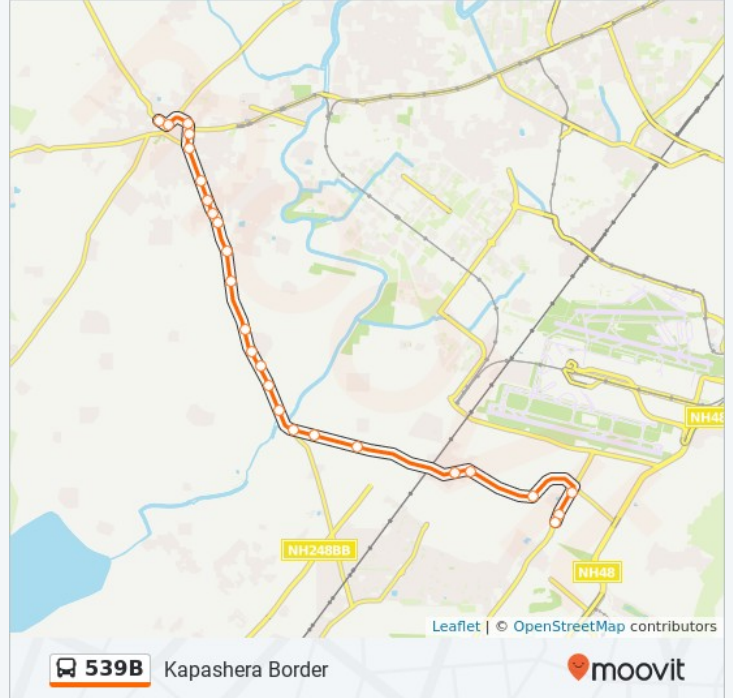

Use the Moovit App to find the closest 539B bus station near you and find out when is the next 539B bus arriving.

**Direction: Kapashera Border**

25 stops

[VIEW LINE SCHEDULE](#)

Najafgarh Terminal

Jharoda Crossing

Bamnoli Crossing

Bijwasan Railway Station

Shri Golok Dham Bijwasan School

Kapashera Village Bijwasan Road

**539B bus Time Schedule**

Kapashera Border Route Timetable:

Sunday	12:52 - 15:15
Monday	12:52 - 15:15
Tuesday	12:52 - 15:15
Wednesday	12:52 - 15:15
Thursday	12:52 - 15:15
Friday	12:52 - 15:15
Saturday	12:52 - 15:15

**539B bus Info****Direction:** Kapashera Border**Stops:** 25**Trip Duration:** 37 min**Line Summary:**

Kapashera Crossing

Kapashera Village

Kapashera Border