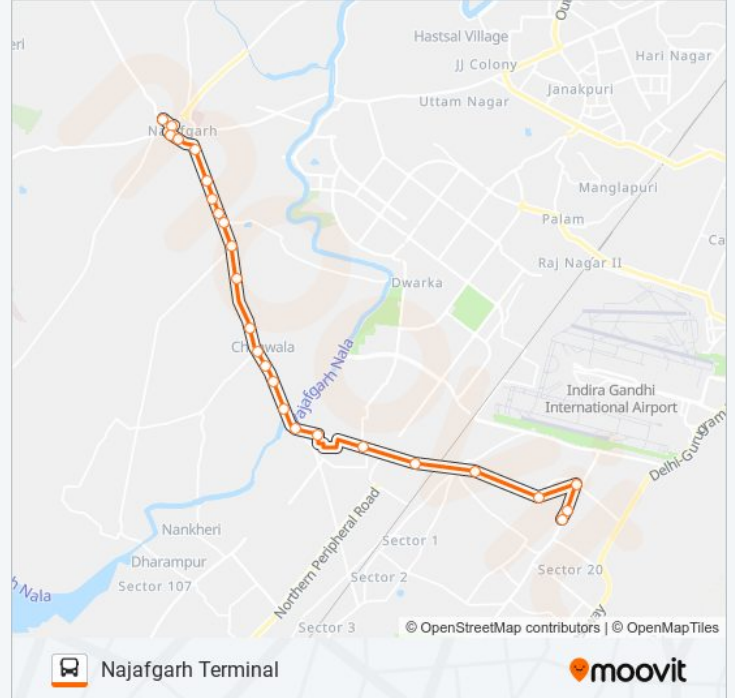

Durga Vihar

Bdo Office

Chhawla Stand Najafgarh

Police Station Najafgarh

Najafgarh Dhansa More

Jharoda Crossing

Najafgarh Terminal

539B bus time schedules and route maps are available in an offline PDF at moovitapp.com. Use the [Moovit App](#) to see live bus times, train schedule or subway schedule, and step-by-step directions for all public transit in New Delhi.

[About Moovit](#) • [MaaS Solutions](#) • [Supported Countries](#) • [Mooviter Community](#)

© 2024 Moovit - All Rights Reserved

Check Live Arrival Times