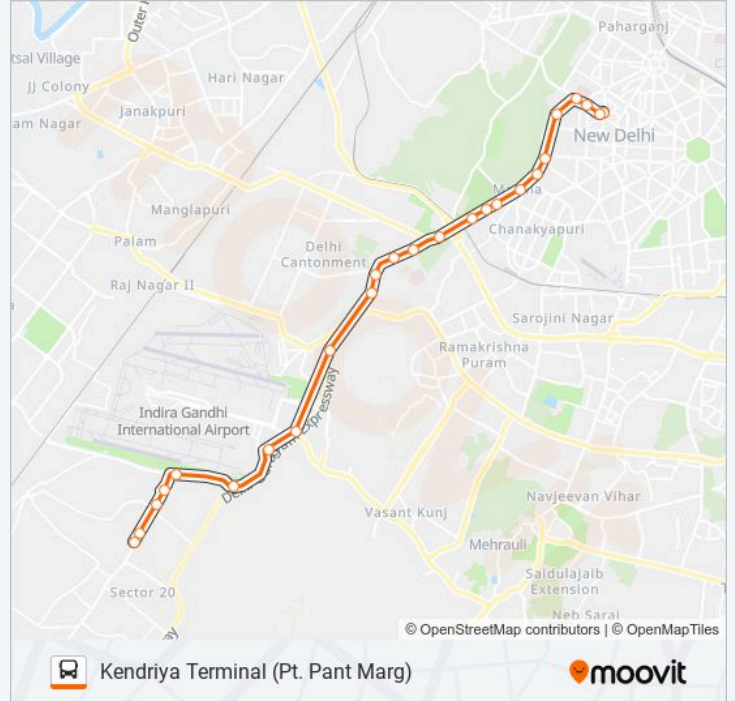

Palika Kutumb

11 Murti

Talkatora Stadium

RML Hospital

Talkatora Road

Gurudwara Rakab Gunj

Kendriya Terminal (Pt. Pant Marg)

729B bus time schedules and route maps are available in an offline PDF at moovitapp.com. Use the Moovit App to see live bus times, train schedule or subway schedule, and step-by-step directions for all public transit in New Delhi.

© 2024 Moovit - All Rights Reserved