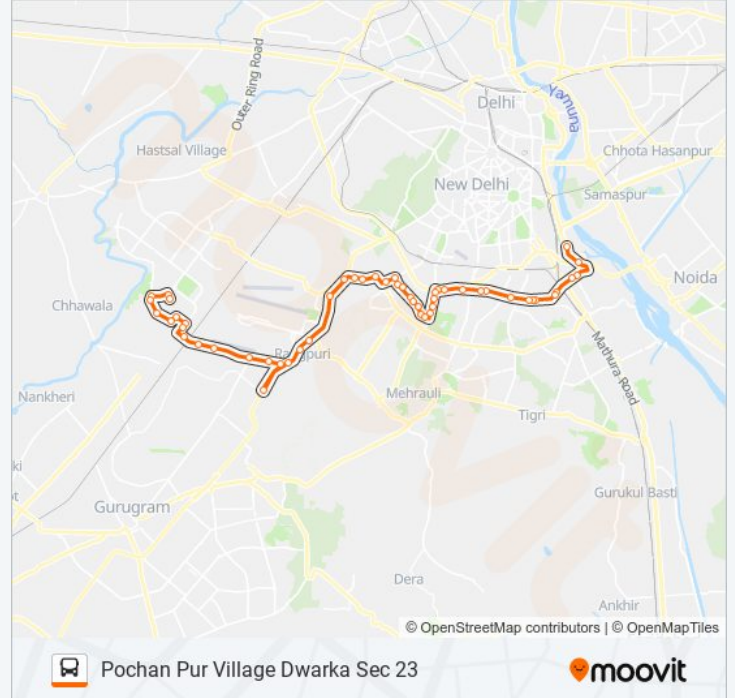

Rk Puram Sec-1

Mohan Singh Market

R K Puram Sec-7

R K Puram Sec 8 / 9

R K Puram Sec 9

Shanti Niketan

Vasant Village / Shani Mandir

Arjun Path / Subroto Park

Arjun Path / APS Colony

APS Colony

Shankar Vihar/ National Highway 8

Mahipal Pur Crossing Nh-8

Rang Puri (Nh-8)

Shiv Murti

Rajokari Crossing Nh-8

Shiv Murti / Dwarka More

Uppal Hotel

Samalkha Crossing

Puspanjali G Block

Dwarka Road

Bharthal under Pass

Dwarka Sec-21 Metro Station

Dwarka Sec-21 Metro Station (Road Crossing)

Transport Department Dwarka

Dwarka Sec 21 Crossing Bharthal Chowk

Pochan Pur Village

Dwarka Sec-23b Crossing

Dwarka Sec-23 Crossing

Radha Swami Satsang Sec-23 Dwarka

Dwarka Sec 23 / Pochan Pur Village

Direction: Sarai Kale Khan ISBT

46 stops

743B bus Time Schedule

Sarai Kale Khan ISBT Route Timetable: