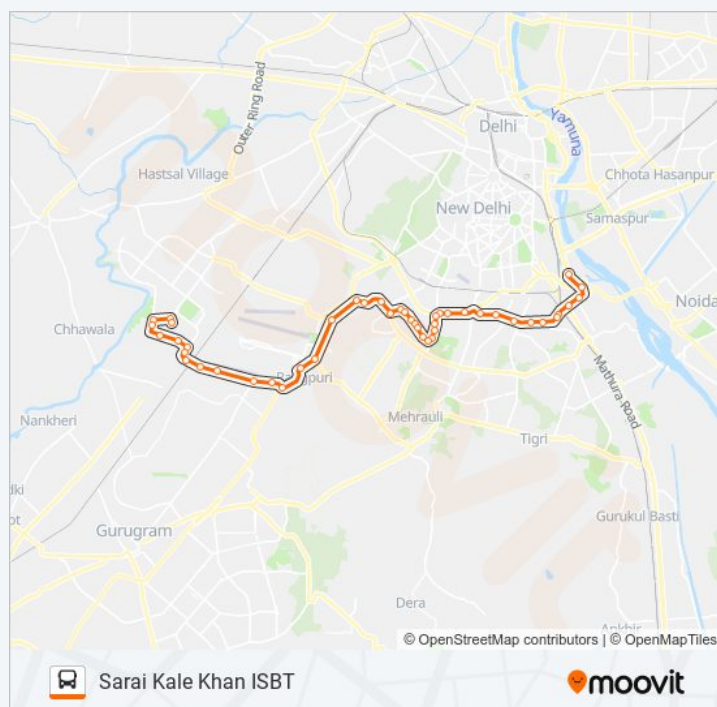

 **743B**

Pochan Pur Village Dwarka Sec 23

Get The App

The 743B bus line (Pochan Pur Village Dwarka Sec 23) has 2 routes. For regular weekdays, their operation hours are: (1) Pochan Pur Village Dwarka Sec 23: 08:35 - 19:50(2) Sarai Kale Khan ISBT: 06:30 - 17:20
Use the Moovit App to find the closest 743B bus station near you and find out when is the next 743B bus arriving.

743B bus Info

Direction: Pochan Pur Village Dwarka Sec 23

Stops: 52

Trip Duration: 74 min

Line Summary:

Rk Puram Sec-1

Mohan Singh Market

R K Puram Sec-7

Sunday	06:30 - 17:20
Monday	06:30 - 17:20
Tuesday	06:30 - 17:20
Wednesday	06:30 - 17:20
Thursday	06:30 - 17:20
Friday	06:30 - 17:20
Saturday	06:30 - 17:20

743B bus Info

Direction: Sarai Kale Khan ISBT

Stops: 46

Trip Duration: 76 min

Line Summary:

Africa Avenue

Nauroji Nagar

SJ Hospital

Aiims Ring Road

South Extension

Andrews Ganj