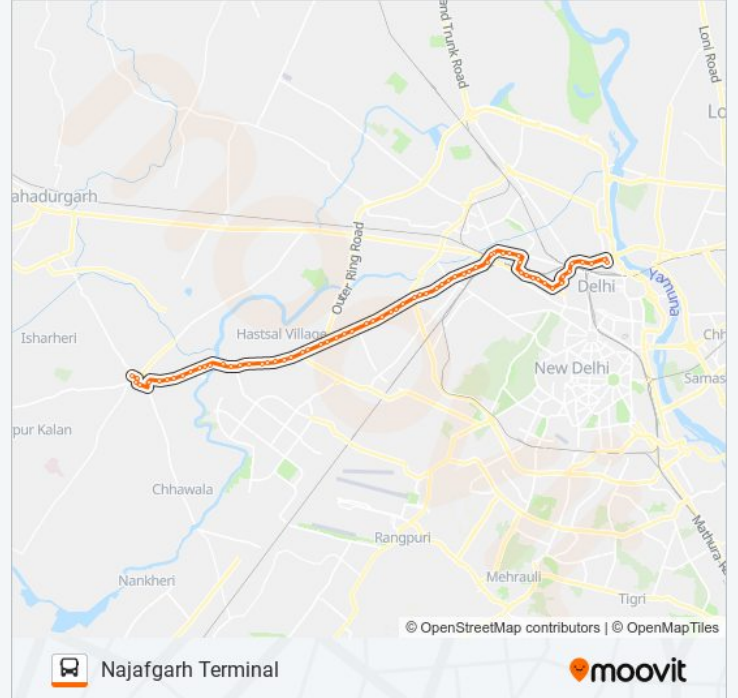

Dwarka More Metro Station (Sewak Park)

Kakrola More

Kakrola Bridge

Nangli Dairy

Chhathh Ghat Park

Arjun Park (State Bank)

Nangli Sakrawati Crossing

Nangli Sakrawati