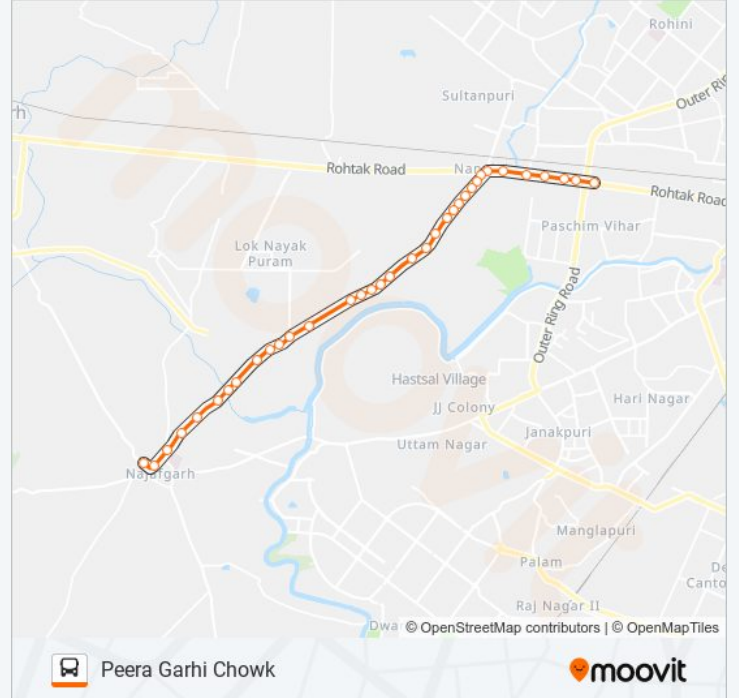

Nangloi (Najafgarh Road)

Sultan Puri Crossing/Nangloi

Maha Raja Surajmal Stadium

Jwala Puri / Nangloi Depot

Inder Enclave

Udyog Nagar

Peera Garhi Metro Station

Peera Garhi Chowk

923A bus time schedules and route maps are available in an offline PDF at moovitapp.com. Use the [Moovit App](#) to see live bus times, train schedule or subway schedule, and step-by-step directions for all public transit in New Delhi.