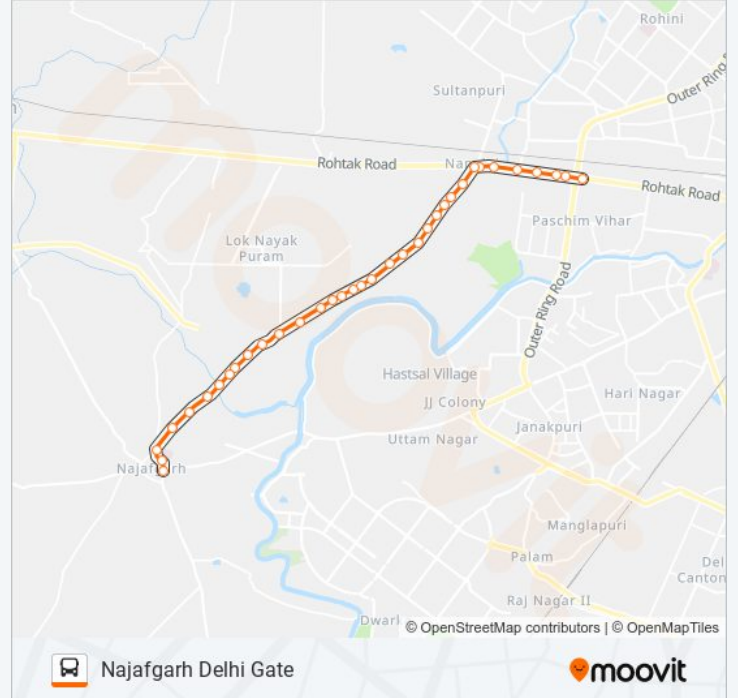

Use the Moovit App to find the closest 923A bus station near you and find out when is the next 923A bus arriving.

Direction: Najafgarh Delhi Gate

35 stops

[VIEW LINE SCHEDULE](#)

Peeragarhi Chowk
Peera Garhi Metro Station
Udyog Nagar
Inder Enclave
Jwala Puri / Nangloi Depot
Surajmal Stadium
Sultanpuri Crossing
Nangloi (Najafgarh Road)
Nangloi Village
Qamruddin Nagar Crossing
Aman Puri
Narain Dharamkanta
Shivram Park
Nilothi Crossing
Rishal Garden
Ranhola Extension
Ranhola Village
Ranhola II
Ps Ranhola
Brahmpuri Colony
Brahmpuri Colony
Tilangpur Kotla

923A bus Info**Direction:** Najafgarh Delhi Gate**Stops:** 35**Trip Duration:** 44 min**Line Summary:**

Satya Vihar / Chanchal Park

Bakkarwala Crossing

Baprola Village

Baprola School

Jai Vihar Block 2

Airforce Station (Banicamp)

Jai Vihar

Dichau Kalan Depot

Nirmal Vihar

Udaseen Ashram

Dichau Chowk

Health Centre

Najafgarh Delhi Gate

Direction: Peera Garhi Chowk

35 stops

[VIEW LINE SCHEDULE](#)

Najafgarh Terminal

Jharoda Crossing

Dichau Chowk

Udaseen Ashram

Nirmal Vihar

Dichau Kalan Depot