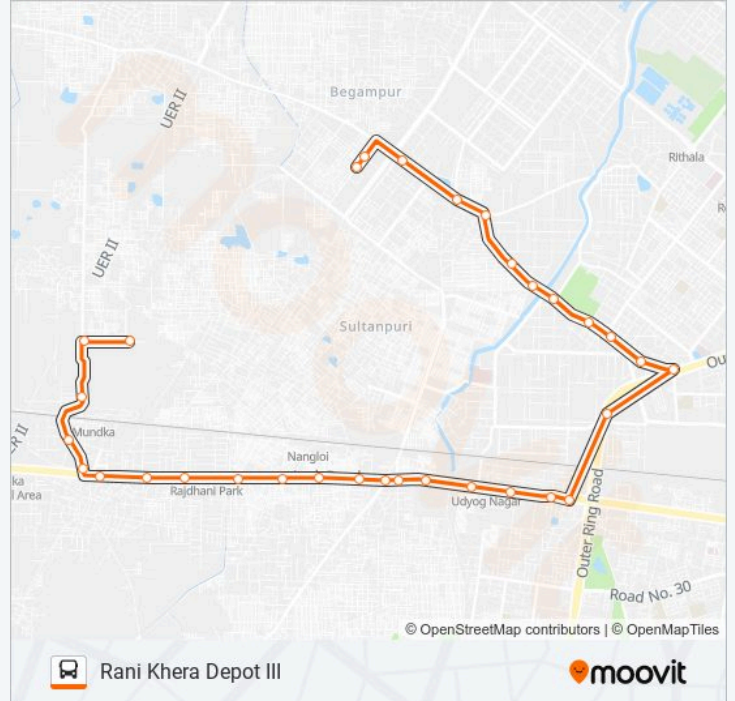

Direction: Rani Khera Depot III

32 stops

[VIEW LINE SCHEDULE](#)

Rohini Sec 22 Terminal
Aggarsain Hospital (Rohini Sec 22)
Rohini Sec-21
Pooth Kalan
Brahm Shakti Hospital
Buddh Vihar
Budh Vihar
Mangol Puri Y Block
Mangol Pur Khurd
Avantika Xing
Mangolpur Kalan Village
Mangol Pur School (Kanjhawla Road)
Mangol Puri B Block (Orr)
Peera Garhi Metro Station
Udyog Nagar
Inder Enclave
Jwala Puri / Nangloi Depot
Surajmal Stadium
Sultanpuri Crossing
Nangloi (Najafgarh Road)
Nangloi Metro Station

102STL bus Time Schedule

Rani Khera Depot III Route Timetable:

Sunday	00:02 - 23:38
Monday	00:02 - 23:38
Tuesday	00:02 - 23:38
Wednesday	00:02 - 23:38
Thursday	00:02 - 23:38
Friday	00:02 - 23:38
Saturday	00:02 - 23:38

102STL bus Info

Direction: Rani Khera Depot III

Stops: 32

Trip Duration: 34 min

Line Summary:

Nangloi Jj Colony Lokesh Cinema
 Qamruddin Nagar Terminal
 Rajdhani Park
 Swarn Park
 Mundka Village Crossing
 Mundka Village Metro Station
 Mundka School (Rani Khera Road)
 Friends Enclave Mundka
 Mundka Railway Station
 Rani Khera Depot Crossing
 Rani Khera Depot III

Direction: Rohini Sec 22 Terminal

34 stops

[VIEW LINE SCHEDULE](#)

Rani Khera Depot III
 Rani Khera Depot Crossing
 Mundka Railway Station
 Friends Enclave Mundka
 Mundka School (Rani Khera Road)
 Mundka Village (Metro Station)
 Mundka Village Crossing
 Swarn Park
 Rajdhani Park
 Qamruddin Nagar Terminal
 Nangloi Jj Colony Lokesh Cinema
 Nangloi Metro Station
 Sultan Puri Crossing/Nangloi
 Maha Raja Surajmal Stadium
 Jwala Puri / Nangloi Depot
 Inder Enclave
 Udyog Nagar
 Peera Garhi Metro Station