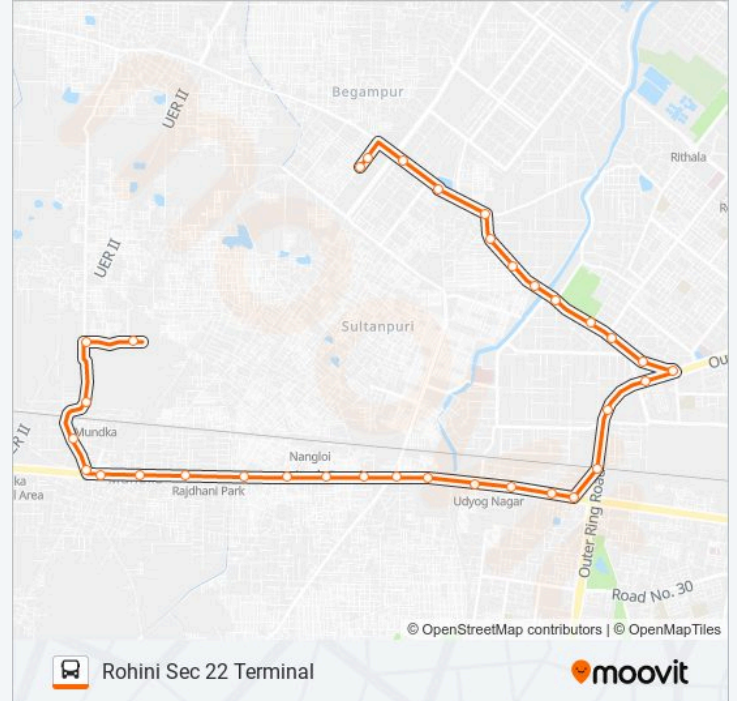

Peeragarhi Chowk Flyover

Mangol Puri B Block / Vidya Vihar

West Enclave (Orr)

Mangol Pur School (Kanjhawla Road)

Mangolpur Kalan Village

Avantika Xing

Mangol Pur Khurd

Mangolpuri Y Block

Budh Vihar

Buddh Vihar

Krishna Vihar

Brahm Shakti Hospital

Rohini Sec 20/21 More

Rohini Sec-21

Aggarsain Hospital (Rohini Sec 22)

Rohini Sec 22 Terminal

102STL bus time schedules and route maps are available in an offline PDF at moovitapp.com. Use the Moovit App to see live bus times, train schedule or subway schedule, and step-by-step directions for all public transit in New Delhi.

© 2024 Moovit - All Rights Reserved