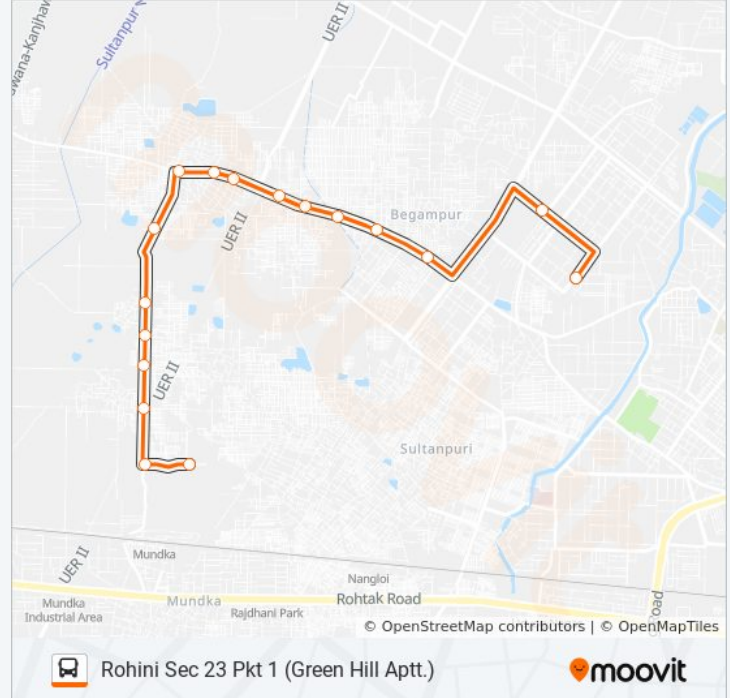

### 141STL bus Info

**Direction:** Rani Khera Depot 3

**Stops:** 35

**Trip Duration:** 39 min

**Line Summary:**

Sultanpuri Crossing  
 Nangloi Metro Station  
 Nangloi Jj Colony Lokesh Cinema  
 Qamruddin Nagar Terminal  
 Rajdhani Park  
 Swarn Park  
 Mundka Xing  
 Mundka Village Metro Station  
 Mundka School (Rani Khera Road)  
 Friends Enclave Mundka  
 Mundka Railway Station  
 Rani Khera Depot Crossing  
 Rani Khera Depot 3

**141STL bus Info**

**Direction:** Rohini Sec 23 Pkt 1 (Green Hill Aptt.)

**Stops:** 39

**Trip Duration:** 48 min

**Line Summary:**

Udyog Nagar

Peera Garhi Metro Station

Peera Garhi (Outer Ring Road)

Rohini Sec 3/4/5/6 Xing (Vishram Chowk)

Rithala Crossing

Rohini Sec 5 (Chhotu Ram Park)

Rajeev Gandhi Cancer Hospital

Rithala Metro Station

Pal Colony

Rithala Village

Sec-24 Rohini Main Road

Dera Satguru Sewaram Sahai Sec 24/25

Sec-24 Rohini

Hanuman Mandir Rohini Sec 24

Rohini Sec 23 Pkt 1 (Green Hill Aptt.)

141STL bus time schedules and route maps are available in an offline PDF at [moovitapp.com](https://moovitapp.com). Use the [Moovit App](#) to see live bus times, train schedule or subway schedule, and step-by-step directions for all public transit in New Delhi.