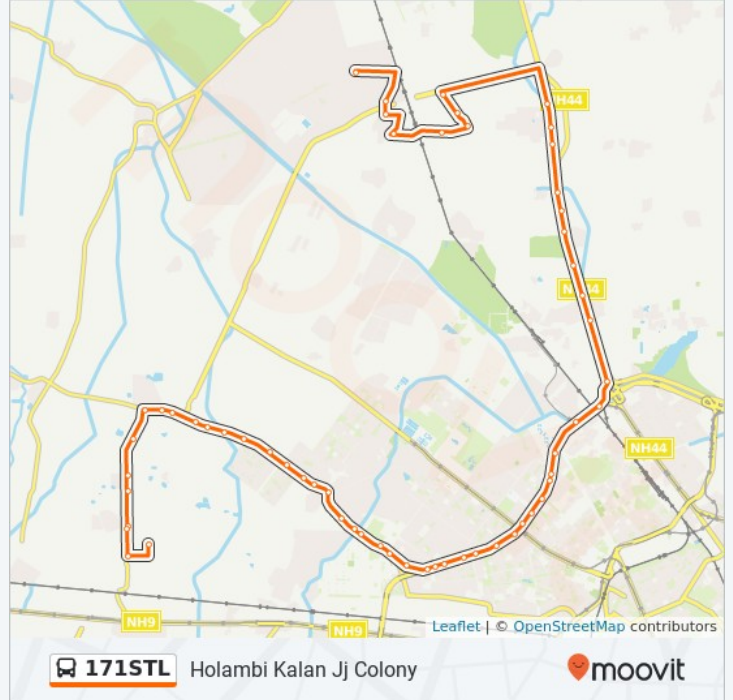

Direction: Holambi Kalan Jj Colony

36 stops

[VIEW LINE SCHEDULE](#)

Rani Khera Depot I
Rani Khera Depot Crossing
Mundka Railway Station
Friends Enclave Mundka
Mundka School (Rani Khera Road)
Mile Stone / Shiv Shankar Dharam Kanta
Hiran Kudna Crossing
Ghevra Crossing (Kanjhawala Road)
Fci Ghevra
Ghevra Village
Sir Chhotu Ram Polytechnic
Kanjhawala Haryana Shakti C-School
Dasu Sub Station
Kanjhawala Depot (Narela Road)
Kanjhawala Village
Kanjhawla Chowk
Kanjhawla School
Chandpur Kalan Crossing
Chandpur Khurd
Prem Piyau
Shri Krishna Gaushala
Bajit Pur Crossing

171STL bus Info

Direction: Holambi Kalan Jj Colony

Stops: 36

Trip Duration: 57 min

Line Summary:

Krishna Vihar
 Ishwar Colony
 Panchayat Ghar
 Primary School
 Bawana Village Chowk
 Bawana Dispensary
 Bawana Soap Factory
 Dsidc Bawana Sec 2
 Bawana Jj Colony CRPF Camp
 Jain Bekhunth Mandir
 Delhi Jal Board Bawana
 Sannoth Crossing / Ghoga Crossing
 Sannoth Village
 Holambi Kalan Jj Colony

Direction: Rani Khera Depot 1

38 stops

[VIEW LINE SCHEDULE](#)

Holambi Kalan Jj Colony
 Sannoth Village
 Sannoth Crossing / Ghoga Crossing
 Delhi Jal Board Bawana
 Jain Bekhunth Mandir
 Jj Colony Bawana Road
 Dsidc Bawana Sec 2
 Bawana Soap Factory
 Bawana Dispensary
 Bawana Village Narela Road
 Primary School
 Panchayat Ghar
 Ishwar Colony
 Krishna Vihar
 Bajit Pur Crossing

171STL bus Info

Direction: Rani Khera Depot 1

Stops: 38

Trip Duration: 53 min

Line Summary:

Shri Krishna Gaushala

Prem Piyau

Chandpur Khurd