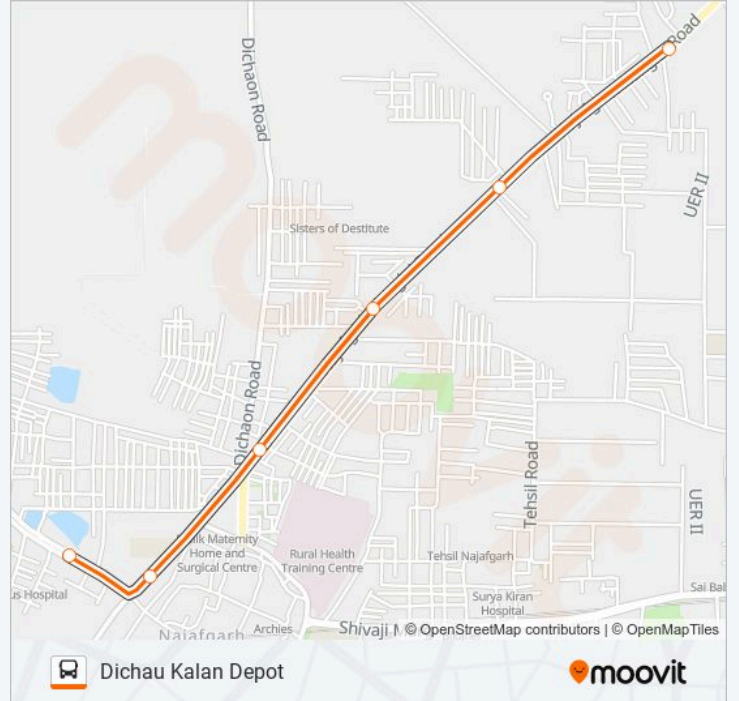

Use the Moovit App to find the closest 708STL bus station near you and find out when is the next 708STL bus arriving.

Direction: Dichau Kalan Depot

6 stops

[VIEW LINE SCHEDULE](#)

Najafgarh Terminal

Jharoda Crossing

Dichau Chowk

Udaseen Ashram

Nirmal Vihar

Dichau Kalan Depot

708STL bus Time Schedule

Dichau Kalan Depot Route Timetable:

Sunday	12:42
Monday	12:42
Tuesday	12:42
Wednesday	12:42
Thursday	12:42
Friday	12:42
Saturday	12:42

708STL bus Info**Direction:** Dichau Kalan Depot**Stops:** 6**Trip Duration:** 7 min**Line Summary:**

Direction: Najafgarh Terminal

10 stops

[VIEW LINE SCHEDULE](#)

- Dichau Kalan Depot
- Nirmal Vihar
- Udaseen Ashram
- Dichau Chowk
- Health Centre
- Najafgarh Delhi Gate
- Police Station Najafgarh
- Najafgarh Dhansa More
- Jharoda Crossing
- Najafgarh Terminal