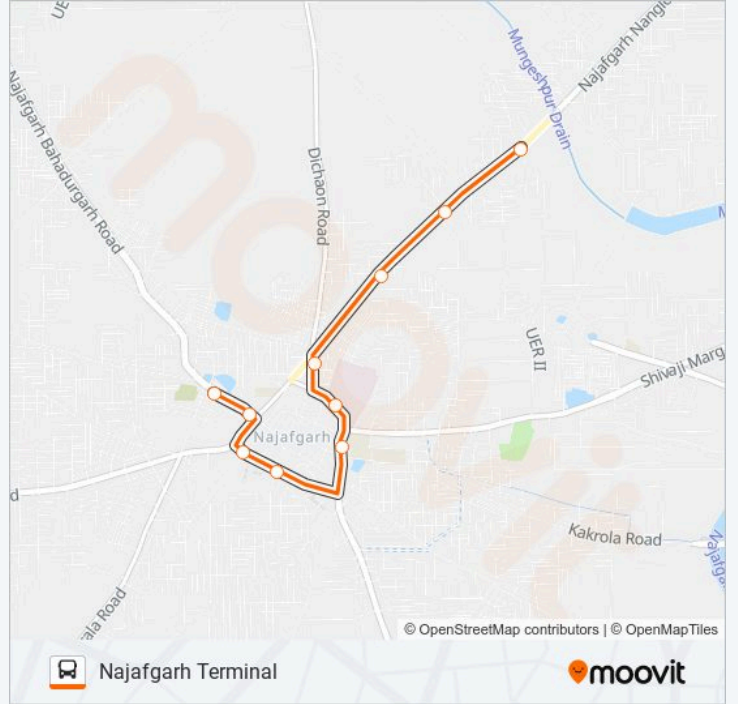

Use the Moovit App to find the closest 708STL bus station near you and find out when is the next 708STL bus arriving.

Direction: Dichau Kalan Depot

6 stops

[VIEW LINE SCHEDULE](#)

Najafgarh Terminal

Jharoda Crossing

708STL bus Info**Direction:** Dichau Kalan Depot**Stops:** 6**Trip Duration:** 7 min**Line Summary:**

Direction: Najafgarh Terminal

10 stops

[VIEW LINE SCHEDULE](#)

- Dichau Kalan Depot
- Nirmal Vihar
- Udaseen Ashram
- Dichau Chowk
- Health Centre
- Najafgarh Delhi Gate
- Police Station Najafgarh
- Najafgarh Dhansa More
- Jharoda Crossing
- Najafgarh Terminal

708STL bus Time Schedule

Najafgarh Terminal Route Timetable:

Sunday	06:07 - 22:42
Monday	06:07 - 22:42
Tuesday	06:07 - 22:42
Wednesday	06:07 - 22:42
Thursday	06:07 - 22:42
Friday	06:07 - 22:42
Saturday	06:07 - 22:42

708STL bus Info

Direction: Najafgarh Terminal

Stops: 10

Trip Duration: 12 min

Line Summary:

708STL bus time schedules and route maps are available in an offline PDF at moovitapp.com. Use the Moovit App to see live bus times, train schedule or subway schedule, and step-by-step directions for all public transit in New Delhi.