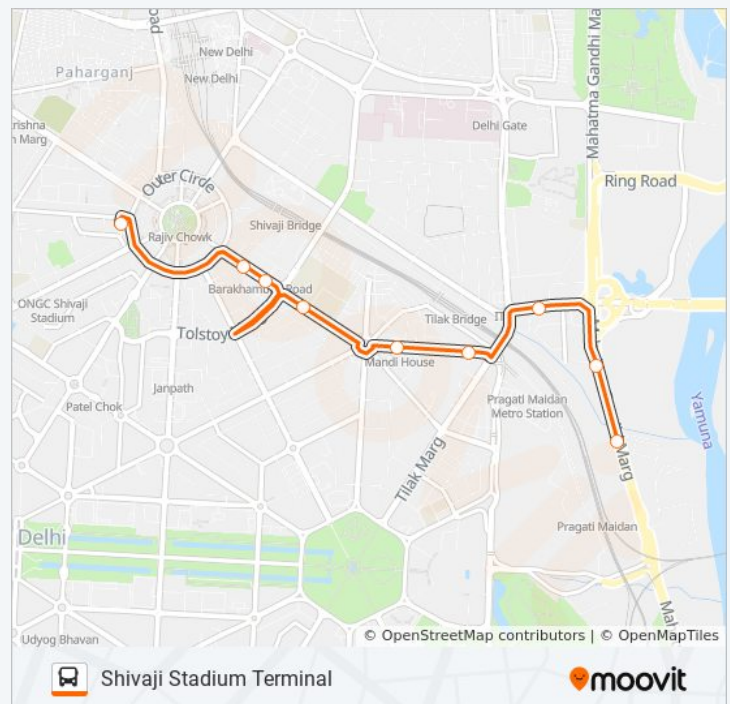

859STL bus Info**Direction:** Indraprastha Depot**Stops:** 12**Trip Duration:** 12 min**Line Summary:**

Direction: Shivaji Stadium Terminal

9 stops

[VIEW LINE SCHEDULE](#)

Indraprastha Depot

IP Power Station / ITO Ring Road

ITO

Tilak Bridge

Mandi House

Modern School

Barakhamba Metro Station

Statesman House

Shivaji Stadium Terminal

859STL bus Time Schedule

Shivaji Stadium Terminal Route Timetable:

Sunday	6:00 AM - 9:20 AM
Monday	6:00 AM - 9:20 AM
Tuesday	6:00 AM - 9:20 AM
Wednesday	6:00 AM - 9:20 AM
Thursday	6:00 AM - 9:20 AM
Friday	6:00 AM - 9:20 AM
Saturday	6:00 AM - 9:20 AM

859STL bus Info

Direction: Shivaji Stadium Terminal

Stops: 9

Trip Duration: 12 min

Line Summary:

859STL bus time schedules and route maps are available in an offline PDF at moovitapp.com. Use the [Moovit App](#) to see live bus times, train schedule or subway schedule, and step-by-step directions for all public transit in New Delhi.