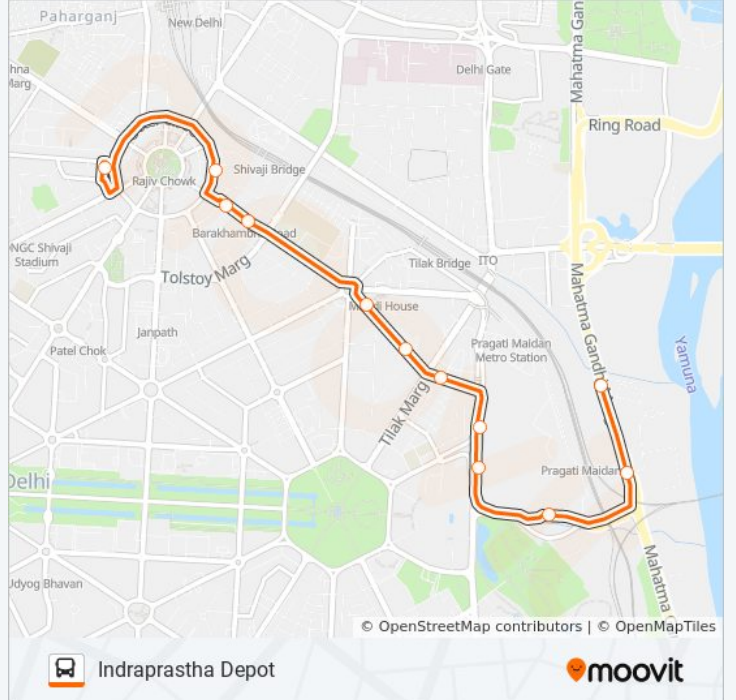

Use the Moovit App to find the closest 859STL bus station near you and find out when is the next 859STL bus arriving.

Direction: Indraprastha Depot

12 stops

[VIEW LINE SCHEDULE](#)

Shivaji Stadium Terminal

Pragati Maidan (Bhairon Marg)

Pragati Power Station

Indraprastha Depot

859STL bus Time Schedule

Indraprastha Depot Route Timetable:

Sunday	9:30 PM - 9:40 PM
Monday	9:30 PM - 9:40 PM
Tuesday	9:30 PM - 9:40 PM
Wednesday	9:30 PM - 9:40 PM
Thursday	9:30 PM - 9:40 PM
Friday	9:30 PM - 9:40 PM
Saturday	9:30 PM - 9:40 PM

859STL bus Info**Direction:** Indraprastha Depot**Stops:** 12**Trip Duration:** 12 min**Line Summary:**

Direction: Shivaji Stadium Terminal

9 stops

[VIEW LINE SCHEDULE](#)

Indraprastha Depot

IP Power Station / ITO Ring Road