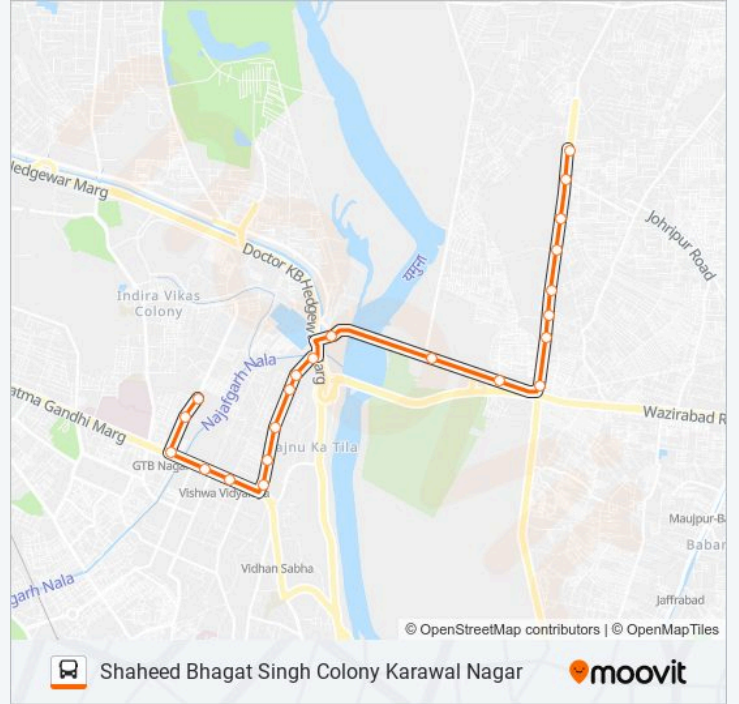

Delhi Police Training School

Titiksha Public School

Sabhapur Crossing

Shaheed Bhagat Singh Colony Karawal Nagar

227ASTL bus time schedules and route maps are available in an offline PDF at moovitapp.com. Use the Moovit App to see live bus times, train schedule or subway schedule, and step-by-step directions for all public transit in New Delhi.

© 2024 Moovit - All Rights Reserved