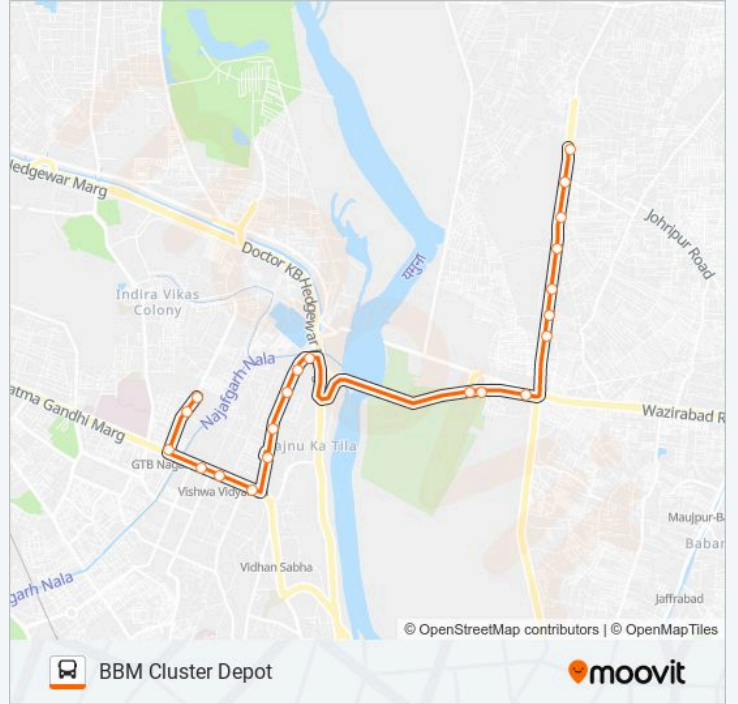

The 227ASTL bus line (BBM Cluster Depot) has 2 routes. For regular weekdays, their operation hours are:

(1) BBM Cluster Depot: 10:40 - 14:30(2) Shaheed Bhagat Singh Colony Karawal Nagar: 06:58 - 22:16

Use the Moovit App to find the closest 227ASTL bus station near you and find out when is the next 227ASTL bus arriving.

Direction: BBM Cluster Depot

21 stops

[VIEW LINE SCHEDULE](#)

Shaheed Bhagat Singh Colony Karawal Nagar

Sabhapur Crossing

Titiksha Public School

Delhi Police Training School

CRPF Camp

Bihari Pur Gaon

Khajuri School

Khajuri

Rajeev Nagar (Signature Bridge)

Gurudwara Nanak Sar Crossing (Signature Bridge)

Nehru Vihar Xing

Police Station Timarpur

Balak Ram Hospital

227ASTL bus Info**Direction:** BBM Cluster Depot**Stops:** 21**Trip Duration:** 23 min**Line Summary:**

Direction: Shaheed Bhagat Singh Colony Karawal Nagar

22 stops

[VIEW LINE SCHEDULE](#)

- BBM Cluster Depot
- Sewa Kutir
- GTB Nagar / Haqiqat Nagar
- Ins Hostel
- Vishwa Vidyalaya Metro Station
- Mall Road (Chaudhary Fateh Singh Marg)
- Banarsi Daas Estate Timarpur
- Timarpur
- Balak Ram Hospital
- Police Station Timarpur
- Nehru Vihar Xing
- Wazirabad Crossing
- Gurudwara Nanaksar
- Rajeev Nagar (Wazirabad Road)
- Khajuri Circle
- Khajuri School
- Bihari Pur Gaon
- CRPF Camp