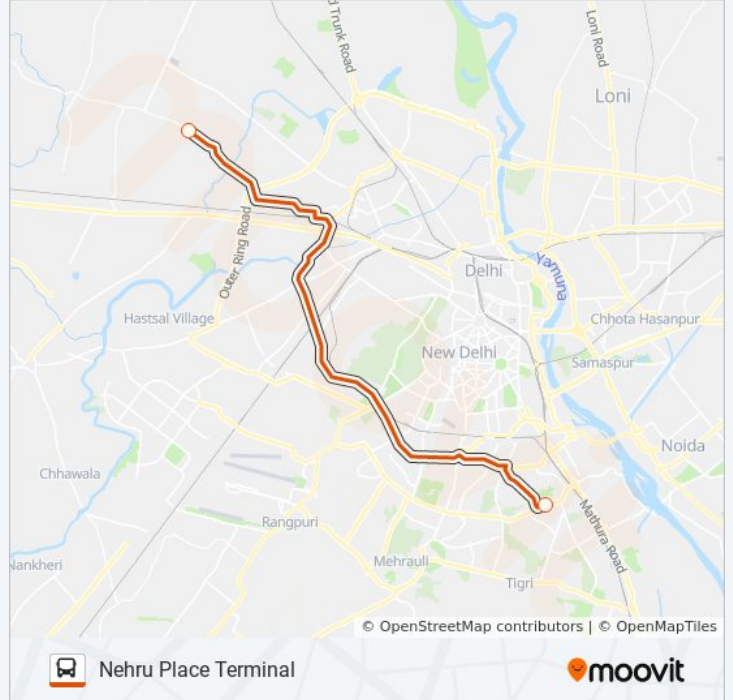

 DS-5

Nehru Place (T)

Get The App

The DS-5 bus line (Nehru Place (T)) has 2 routes. For regular weekdays, their operation hours are:

(1) Nehru Place (T): 07:55(2) Rohini Sector 22: 18:05

Use the Moovit App to find the closest DS-5 bus station near you and find out when is the next DS-5 bus arriving.

**Direction: Nehru Place (T)**

5 stops

[VIEW LINE SCHEDULE](#)

Rohini Sector 22

Buddha Vihar Kanjhawala Road

Peera Garhi Chowk

A.I.I.M.S. Safdurjung

Nehru Place Terminal

**DS-5 bus Time Schedule**

Nehru Place (T) Route Timetable:

Sunday	07:55
Monday	07:55
Tuesday	07:55
Wednesday	07:55
Thursday	07:55
Friday	07:55
Saturday	07:55

**DS-5 bus Info**

**Direction:** Nehru Place (T)

### Direction: Rohini Sector 22

6 stops

[VIEW LINE SCHEDULE](#)

Nehru Place Terminal

Nehru Place Terminal

A.I.I.M.S. Safdurjung

Peera Garhi Chowk (Outer Ring Road)

Budh Vihar