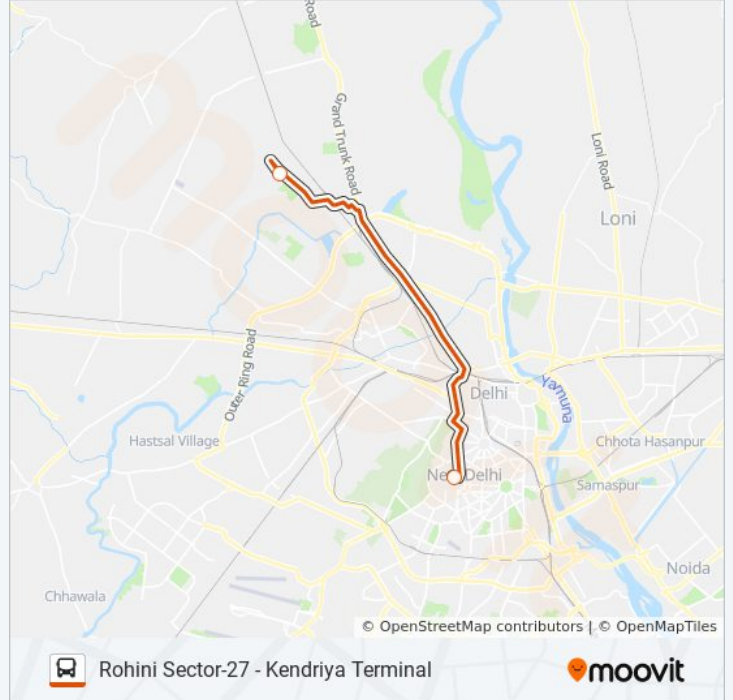

DS-35 bus time schedules and route maps are available in an offline PDF at moovitapp.com. Use the [Moovit App](#) to see live bus times, train schedule or subway schedule, and step-by-step directions for all public transit in New Delhi.

[About Moovit](#) • [MaaS Solutions](#) • [Supported Countries](#) • [Mooviter Community](#)

© 2024 Moovit - All Rights Reserved

Check Live Arrival Times