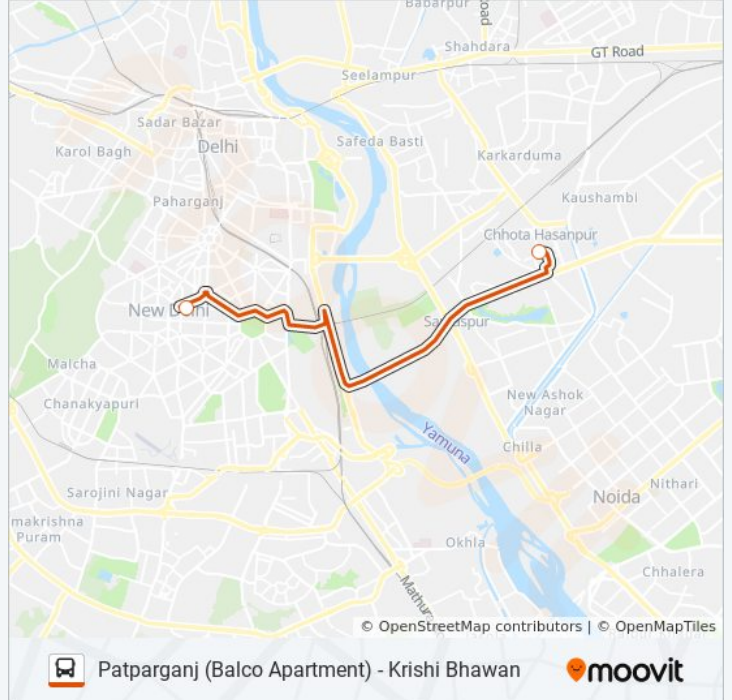

DS-19

Krishi Bhavan

Get The App

The DS-19 bus line (Krishi Bhavan) has 2 routes. For regular weekdays, their operation hours are:

(1) Krishi Bhavan: 08:30(2) Patparganj (Balco Apartment): 18:05

Use the Moovit App to find the closest DS-19 bus station near you and find out when is the next DS-19 bus arriving.

**Direction: Krishi Bhavan**

5 stops

[VIEW LINE SCHEDULE](#)

Patparganj (Balco Apartment)

Mother Dairy Crossing

I.T.O.

Mandi House

Krishi Bhawan

### Direction: Patparganj (Balco Apartment)

5 stops

[VIEW LINE SCHEDULE](#)

Krishi Bhawan

Mandi House

I.T.O.

Mother Dairy Crossing

Patparganj (Balco Apartment)

### DS-19 bus Info

**Direction:** Patparganj (Balco Apartment)

**Stops:** 5

**Trip Duration:** 10 min

**Line Summary:**

DS-19 bus time schedules and route maps are available in an offline PDF at [moovitapp.com](https://moovitapp.com). Use the [Moovit App](#) to see live bus times, train schedule or subway schedule, and step-by-step directions for all public transit in New Delhi.