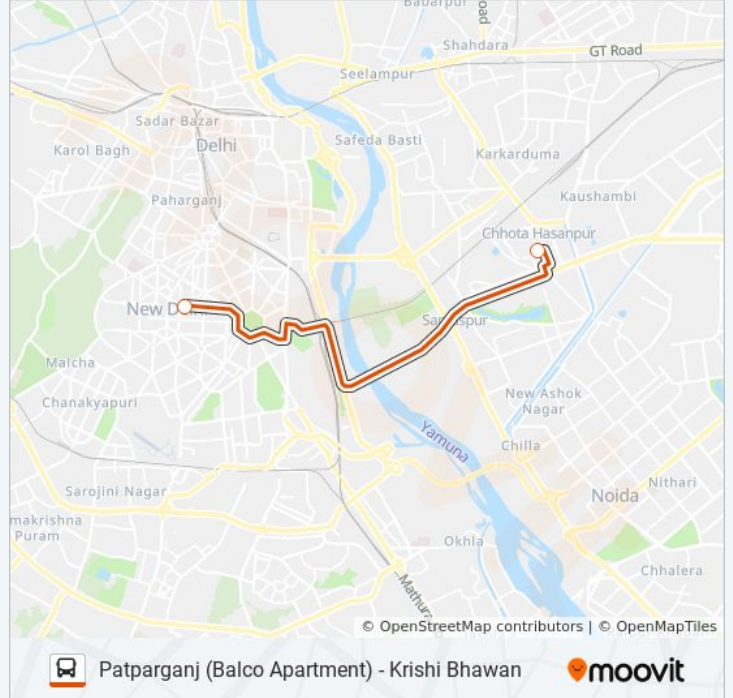

DS-19

Krishi Bhavan

Get The App

The DS-19 bus line (Krishi Bhavan) has 2 routes. For regular weekdays, their operation hours are:

(1) Krishi Bhavan: 08:30(2) Patparganj (Balco Apartment): 18:05

Use the Moovit App to find the closest DS-19 bus station near you and find out when is the next DS-19 bus arriving.

**Direction: Krishi Bhavan**

5 stops

[VIEW LINE SCHEDULE](#)

Patparganj (Balco Apartment)

Mother Dairy Crossing

I.T.O.

Mandi House

Krishi Bhawan

**DS-19 bus Time Schedule**

Krishi Bhavan Route Timetable:

Sunday	08:30
Monday	08:30
Tuesday	08:30
Wednesday	08:30
Thursday	08:30
Friday	08:30
Saturday	08:30

**DS-19 bus Info**

**Direction:** Krishi Bhavan

### Direction: Patparganj (Balco Apartment)

5 stops

[VIEW LINE SCHEDULE](#)

Krishi Bhawan

Mandi House

I.T.O.

Mother Dairy Crossing

Patparganj (Balco Apartment)