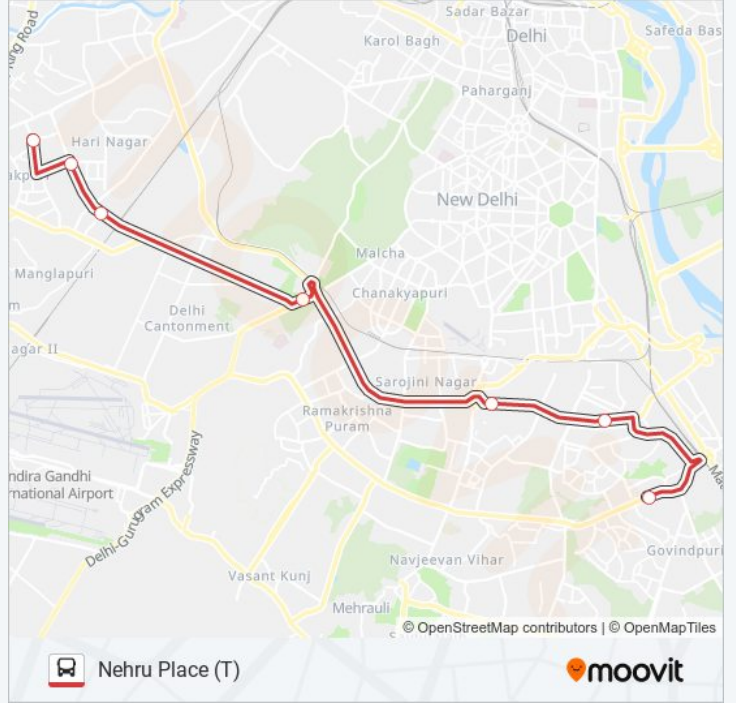

 **DS-28****Janakpuri B 1**[Get The App](#)

The DS-28 bus line (Janakpuri B 1) has 2 routes. For regular weekdays, their operation hours are:

(1) Janakpuri B 1: 18:05(2) Nehru Place (T): 08:25

Use the Moovit App to find the closest DS-28 bus station near you and find out when is the next DS-28 bus arriving.

### Direction: Nehru Place (T)

7 stops

[VIEW LINE SCHEDULE](#)

- B2 Block Harinagar Janakpuri
- Hari Nagar Depot
- Lajwanti Garden (Carriappa Marg)
- Dhaura Kuan
- A.I.I.M.S Delhi
- Lajpat Nagar Ring Road
- Nehru Place Terminal

### DS-28 bus Time Schedule

Nehru Place (T) Route Timetable:

Sunday	08:25
Monday	08:25
Tuesday	08:25
Wednesday	08:25
Thursday	08:25
Friday	08:25
Saturday	08:25

### DS-28 bus Info

**Direction:** Nehru Place (T)

**Stops:** 7

**Trip Duration:** 20 min

**Line Summary:**

DS-28 bus time schedules and route maps are available in an offline PDF at [moovitapp.com](https://moovitapp.com). Use the Moovit App to see live bus times, train schedule or subway schedule, and step-by-step directions for all public transit in New Delhi.