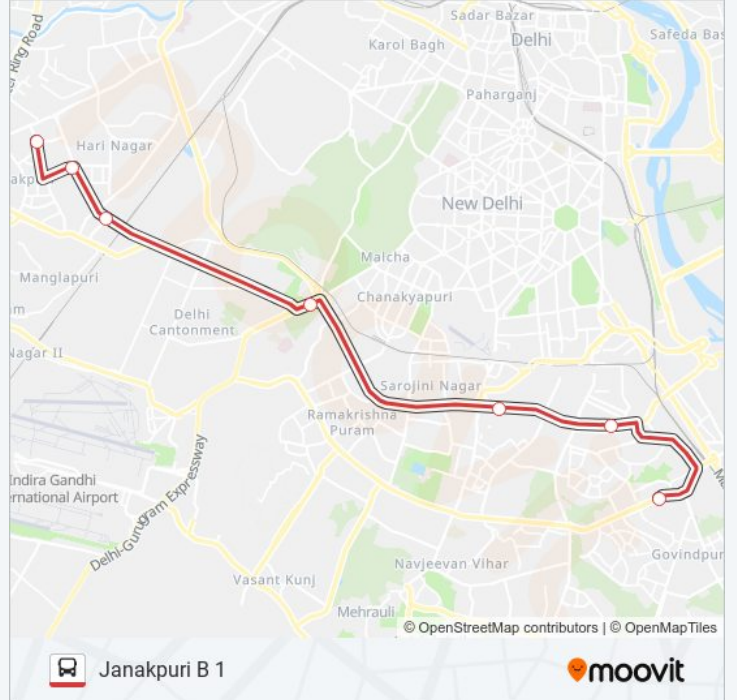

 **DS-28****Janakpuri B 1**[Get The App](#)

The DS-28 bus line (Janakpuri B 1) has 2 routes. For regular weekdays, their operation hours are:

(1) Janakpuri B 1: 18:05(2) Nehru Place (T): 08:25

Use the Moovit App to find the closest DS-28 bus station near you and find out when is the next DS-28 bus arriving.

**Direction: Janakpuri B 1**

7 stops

[VIEW LINE SCHEDULE](#)

Nehru Place Terminal

Lajpat Nagar

A.I.I.M.S Delhi

Dhaura Kuan

Lajwanti Garden (Carriappa Marg)

Hari Nagar

Janakpuri B1

**DS-28 bus Time Schedule**

Janakpuri B 1 Route Timetable:

Sunday	18:05
Monday	18:05
Tuesday	18:05
Wednesday	18:05
Thursday	18:05
Friday	18:05
Saturday	18:05

**DS-28 bus Info****Direction:** Janakpuri B 1**Stops:** 7**Trip Duration:** 21 min**Line Summary:**

### Direction: Nehru Place (T)

7 stops

[VIEW LINE SCHEDULE](#)

- B2 Block Harinagar Janakpuri
- Hari Nagar Depot
- Lajwanti Garden (Carriappa Marg)
- Dhaura Kuan
- A.I.I.M.S Delhi
- Lajpat Nagar Ring Road
- Nehru Place Terminal