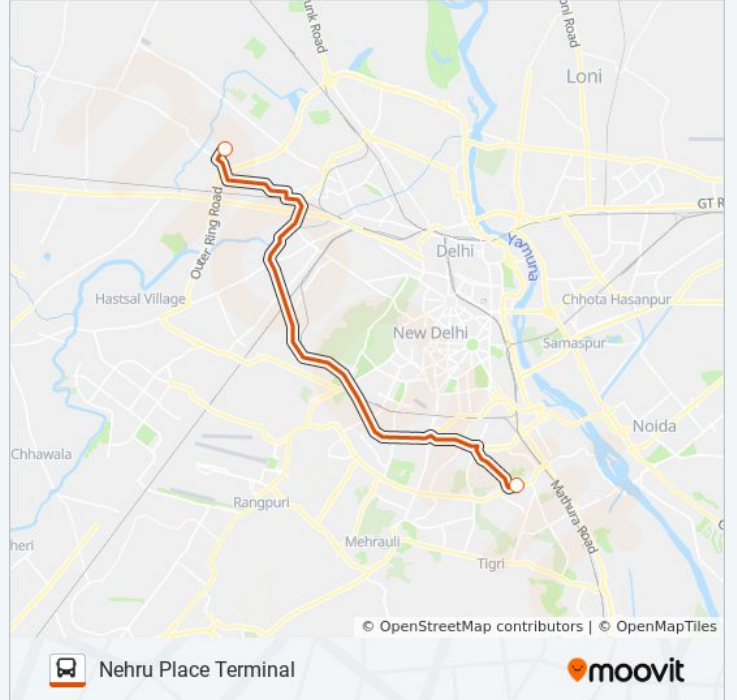

 DS-32

Avantika Sector 1 Rohini

[Get The App](#)

The DS-32 bus line (Avantika Sector 1 Rohini) has 2 routes. For regular weekdays, their operation hours are:

(1) Avantika Sector 1 Rohini: 18:05(2) Nehru Place (T): 08:00

Use the Moovit App to find the closest DS-32 bus station near you and find out when is the next DS-32 bus arriving.

Direction: Avantika Sector 1 Rohini

7 stops

[VIEW LINE SCHEDULE](#)

Nehru Place Terminal

Direction: Nehru Place (T)

7 stops

[VIEW LINE SCHEDULE](#)

Avantika Sector 1 Rohini
West Enclave (T)
Peera Garhi Chowk
Punjabi Bagh Terminal
A.I.I.M.S.Delhi
Lajpat Nagar Ring Road
Nehru Place Terminal

DS-32 bus Time Schedule

Nehru Place (T) Route Timetable:

Sunday	08:00
Monday	08:00
Tuesday	08:00
Wednesday	08:00
Thursday	08:00
Friday	08:00
Saturday	08:00

DS-32 bus Info

Direction: Nehru Place (T)

Stops: 7

Trip Duration: 26 min

Line Summary: