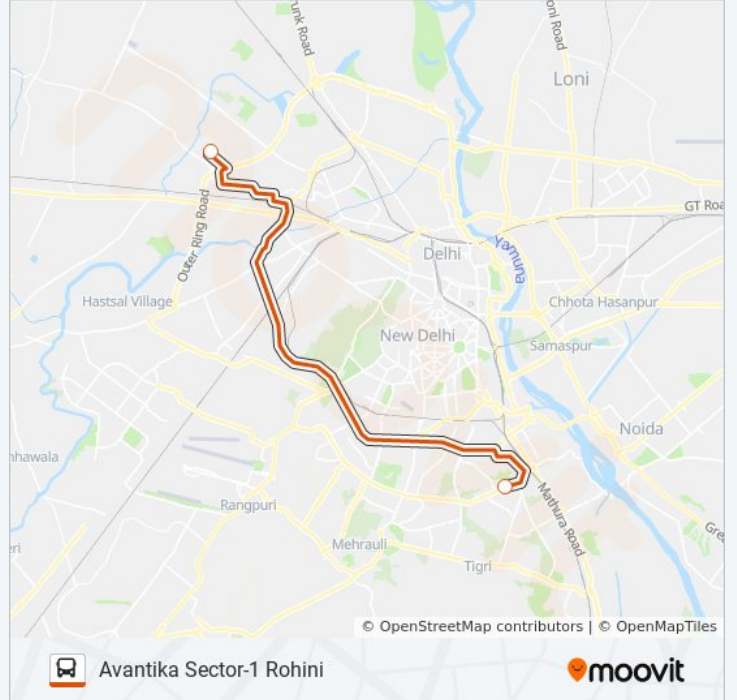

 DS-32

Avantika Sector 1 Rohini

[Get The App](#)

The DS-32 bus line (Avantika Sector 1 Rohini) has 2 routes. For regular weekdays, their operation hours are:

(1) Avantika Sector 1 Rohini: 18:05(2) Nehru Place (T): 08:00

Use the Moovit App to find the closest DS-32 bus station near you and find out when is the next DS-32 bus arriving.

Direction: Avantika Sector 1 Rohini

7 stops

[VIEW LINE SCHEDULE](#)

Nehru Place Terminal

Lajpat Nagar

A.I.I.M.S.Delhi

Punjabi Bagh (T)

Peera Garhi Chowk (Outer Ring Road)

West Enclave (T)

Avantika Sector 1 Rohini

DS-32 bus Time Schedule

Avantika Sector 1 Rohini Route Timetable:

Sunday	18:05
Monday	18:05
Tuesday	18:05
Wednesday	18:05
Thursday	18:05
Friday	18:05
Saturday	18:05

DS-32 bus Info**Direction:** Avantika Sector 1 Rohini**Stops:** 7**Trip Duration:** 27 min**Line Summary:**