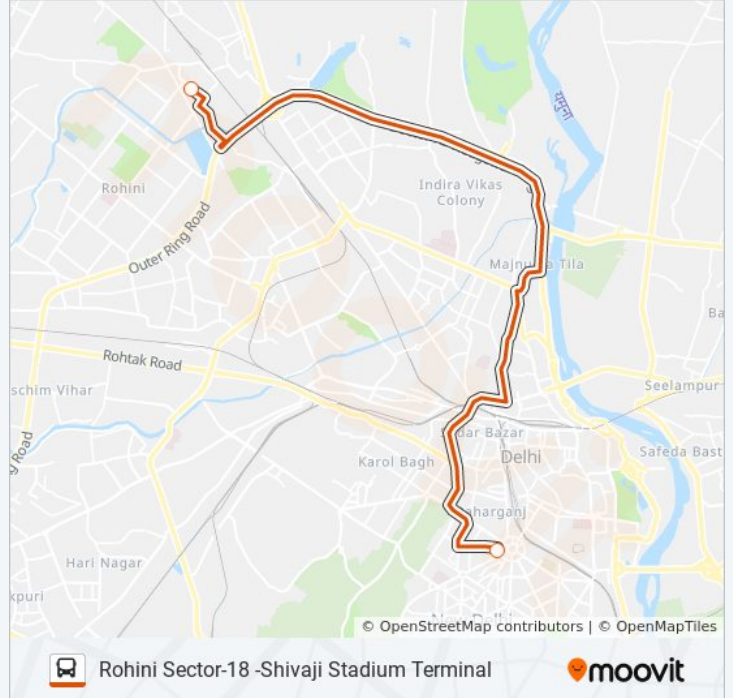

DS-34

Rohini Sector 18 Shivaji Stadium (T)

Get The App

The DS-34 bus line (Rohini Sector 18 Shivaji Stadium (T)) has 2 routes. For regular weekdays, their operation hours are: (1) Rohini Sector 18: 18:05(2) Shivaji Stadium (T): 08:10

Use the Moovit App to find the closest DS-34 bus station near you and find out when is the next DS-34 bus arriving.

Direction: Rohini Sector 18

7 stops

[VIEW LINE SCHEDULE](#)

- Shivaji Stadium (T)
- Vivekanand Marg / Minto Road
- Raj Ghat
- I.S.B.T.Kashmere Gate (O.R.R.)
- Burari Crossing
- Mukarba Chowk
- Rohini Sector 18

DS-34 bus Time Schedule

Rohini Sector 18 Route Timetable:

Sunday	18:05
Monday	18:05
Tuesday	18:05
Wednesday	18:05
Thursday	18:05
Friday	18:05
Saturday	18:05

DS-34 bus Info

Direction: Rohini Sector 18

Stops: 7

Trip Duration: 22 min

Line Summary:

Direction: Shivaji Stadium (T)

7 stops

[VIEW LINE SCHEDULE](#)

Rohini Sector 18

Mukarba Chowk

Burari Crossing