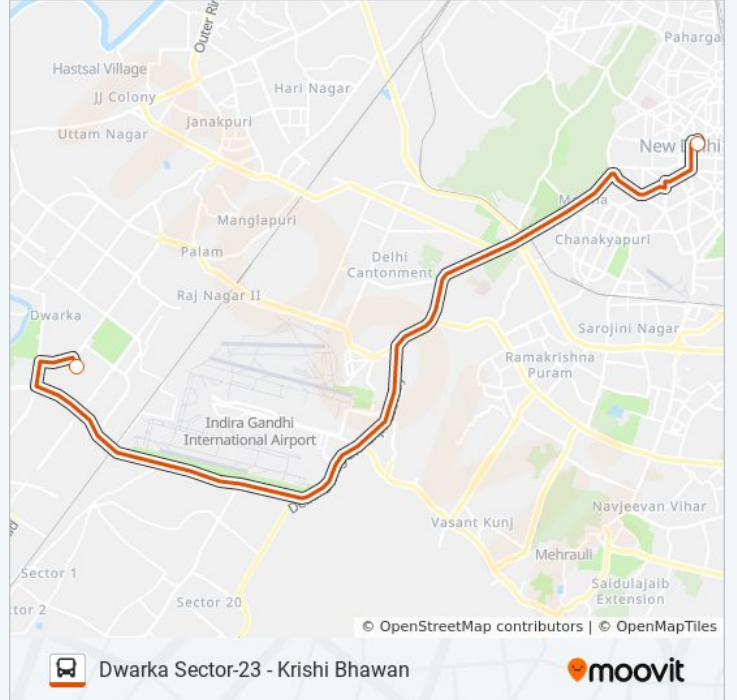

DS-21

Dwarka Sector 23 - Krishi Bhavan

Get The App

The DS-21 bus line (Dwarka Sector 23 - Krishi Bhavan) has 2 routes. For regular weekdays, their operation hours are: (1) Dwarka Sector 23: 18:05(2) Krishi Bhavan: 08:20

Use the Moovit App to find the closest DS-21 bus station near you and find out when is the next DS-21 bus arriving.

Direction: Dwarka Sector 23

6 stops

[VIEW LINE SCHEDULE](#)

Krishi Bhawan

Dhaura Kuan

Dwarka Flyover Palam Village

DS-21 bus Info

Direction: Dwarka Sector 23

Stops: 6

Trip Duration: 19 min

Line Summary:

Direction: Krishi Bhavan

6 stops

[VIEW LINE SCHEDULE](#)

Sunday	08:20
Monday	08:20
Tuesday	08:20
Wednesday	08:20
Thursday	08:20
Friday	08:20
Saturday	08:20

DS-21 bus Info

Direction: Krishi Bhavan

Stops: 6

Trip Duration: 19 min

Line Summary:

DS-21 bus time schedules and route maps are available in an offline PDF at moovitapp.com. Use the [Moovit App](#) to see live bus times, train schedule or subway schedule, and step-by-step directions for all public transit in New Delhi.