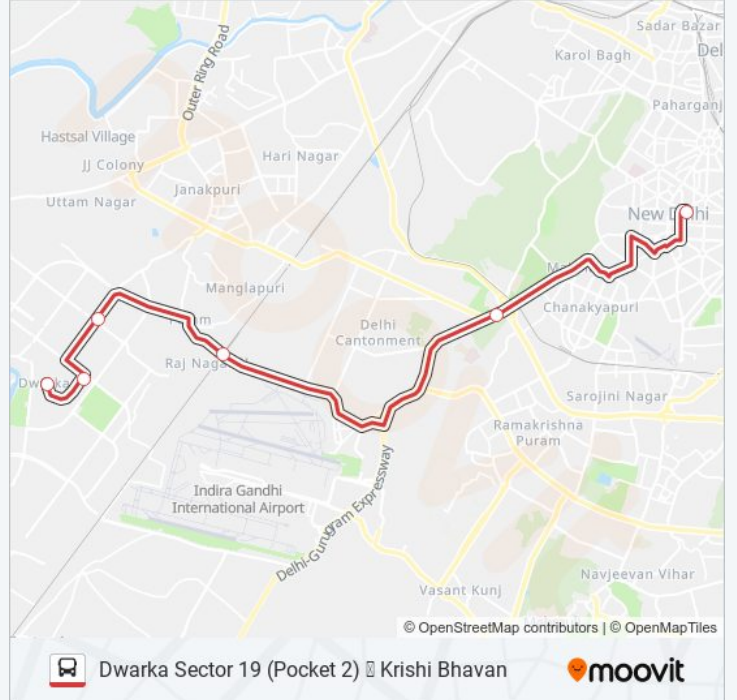

 **DS-3**

Dwarka Sector 19 (Pocket 2) Krishi Bhavan

Get The App

The DS-3 bus line (Dwarka Sector 19 (Pocket 2) Krishi Bhavan) has 2 routes. For regular weekdays, their operation hours are:

(1) Dwarka Sector 19 (Pocket 2): 18:05(2) Krishi Bhavan: 08:05

Use the Moovit App to find the closest DS-3 bus station near you and find out when is the next DS-3 bus arriving.

**Direction: Dwarka Sector 19 (Pocket 2)**

6 stops

[VIEW LINE SCHEDULE](#)

Krishi Bhawan

Dhaura Kuan

Dwarka Flyover Palam Village

Sector 6/10 Crossing

Dwarka Sec-19 Modern School

Dwarka Sector 19 (Pocket 2)

**DS-3 bus Time Schedule**

Dwarka Sector 19 (Pocket 2) Route Timetable:

Sunday	18:05
Monday	18:05
Tuesday	18:05
Wednesday	18:05
Thursday	18:05
Friday	18:05
Saturday	18:05

**DS-3 bus Info**

**Direction:** Dwarka Sector 19 (Pocket 2)

**Stops:** 6

**Trip Duration:** 21 min

**Line Summary:**

**Direction: Krishi Bhavan**

6 stops

[VIEW LINE SCHEDULE](#)