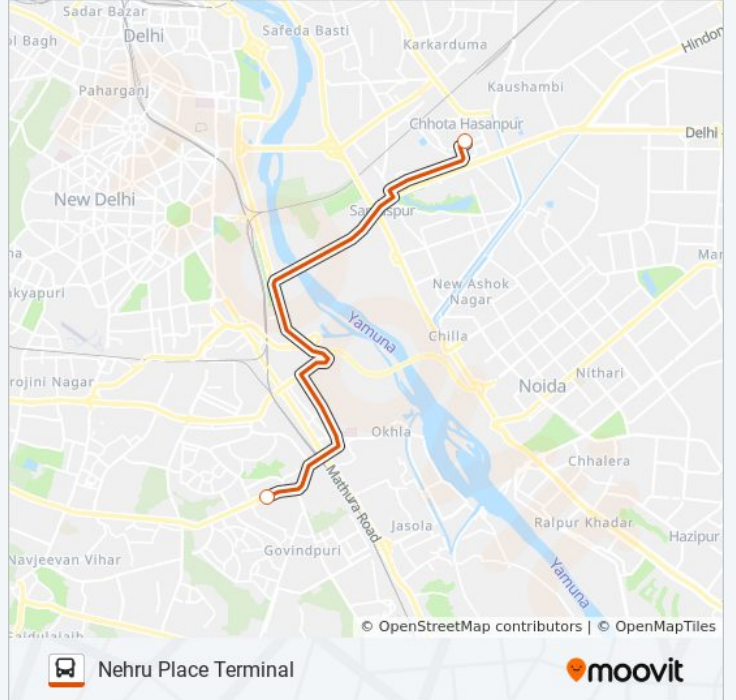

DS-17

Nehru Place (T)

Get The App

The DS-17 bus line (Nehru Place (T)) has 2 routes. For regular weekdays, their operation hours are:

(1) Nehru Place (T): 08:15(2) Patparganj (Balco Apartment): 18:05

Use the Moovit App to find the closest DS-17 bus station near you and find out when is the next DS-17 bus arriving.

Direction: Nehru Place (T)

6 stops

[VIEW LINE SCHEDULE](#)

Patparganj (Balco Apartment)

Mother Dairy Crossing

Pusta Crossing Akshardham Mandir

Sarai Kale Khan I.S.B.T.

Sri Niwas Puri Depot (S.N.P.D.)

Nehru Place Terminal

DS-17 bus Time Schedule

Nehru Place (T) Route Timetable:

Sunday	08:15
Monday	08:15
Tuesday	08:15
Wednesday	08:15
Thursday	08:15
Friday	08:15
Saturday	08:15

DS-17 bus Info

Direction: Nehru Place (T)

Stops: 6

Trip Duration: 14 min

Line Summary:

Direction: Patparganj (Balco Apartment)

6 stops

[VIEW LINE SCHEDULE](#)

- Nehru Place Terminal
- Sri Niwas Puri Depot (S.N.P.D.)
- Sarai Kale Khan I.S.B.T.
- Pusta Crossing Akshardham Mandir
- Mother Dairy Crossing
- Patparganj (Balco Apartment)