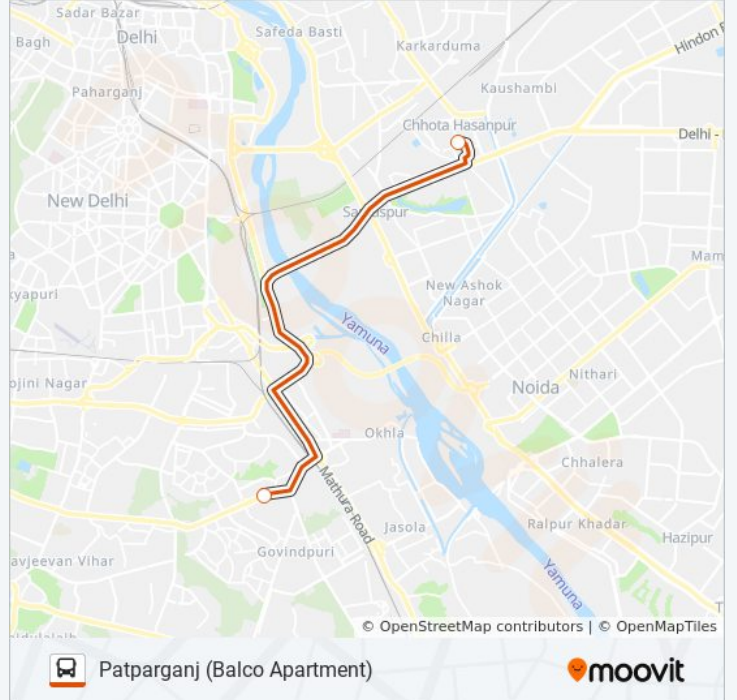

DS-17

Nehru Place (T)

Get The App

The DS-17 bus line (Nehru Place (T)) has 2 routes. For regular weekdays, their operation hours are:

(1) Nehru Place (T): 08:15(2) Patparganj (Balco Apartment): 18:05

Use the Moovit App to find the closest DS-17 bus station near you and find out when is the next DS-17 bus arriving.

Direction: Nehru Place (T)

6 stops

[VIEW LINE SCHEDULE](#)

Patparganj (Balco Apartment)

Mother Dairy Crossing

Pusta Crossing Akshardham Mandir

Sarai Kale Khan I.S.B.T.

Sri Niwas Puri Depot (S.N.P.D.)

Stops: 6

Trip Duration: 14 min

Line Summary:

Direction: Patparganj (Balco Apartment)

6 stops

[VIEW LINE SCHEDULE](#)

- Nehru Place Terminal
- Sri Niwas Puri Depot (S.N.P.D.)
- Sarai Kale Khan I.S.B.T.
- Pusta Crossing Akshardham Mandir
- Mother Dairy Crossing
- Patparganj (Balco Apartment)

Stops: 6

Trip Duration: 14 min

Line Summary:

DS-17 bus time schedules and route maps are available in an offline PDF at moovitapp.com. Use the [Moovit App](#) to see live bus times, train schedule or subway schedule, and step-by-step directions for all public transit in New Delhi.