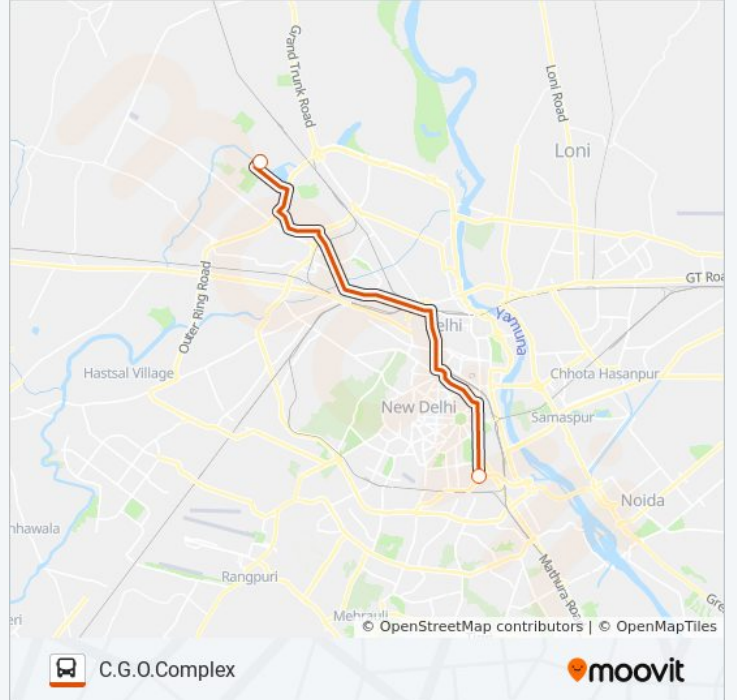

(1) C.G.O.Complex (J.L.N.Stadium): 08:00(2) Rohini Sector 16: 18:05

Use the Moovit App to find the closest DS-6 bus station near you and find out when is the next DS-6 bus arriving.

Direction: C.G.O.Complex (J.L.N.Stadium)

6 stops

[VIEW LINE SCHEDULE](#)

Rohini Sector 16

K.D.Block Pitampura Vaishali Chowk

Subhash Palace (Wazirpur Depot)

Safdurjung Hospital

Safdarjung Airport

C.G.O.Complex (J.L.N.Stadium)

DS-6 bus Time Schedule

C.G.O.Complex (J.L.N.Stadium) Route Timetable:

Sunday	08:00
Monday	08:00
Tuesday	08:00
Wednesday	08:00
Thursday	08:00
Friday	08:00
Saturday	08:00

DS-6 bus Info

Direction: C.G.O.Complex (J.L.N.Stadium)

Stops: 6

Trip Duration: 26 min

Line Summary:

Direction: Rohini Sector 16

6 stops

[VIEW LINE SCHEDULE](#)

- C.G.O.Complex (J.L.N.Stadium)
- Safdarjung Airport
- SJ Hospital
- Subhash Palace (Wazirpur Depot)
- K.D.Block Pitampura Vaishali Chowk
- Rohini Sector 16