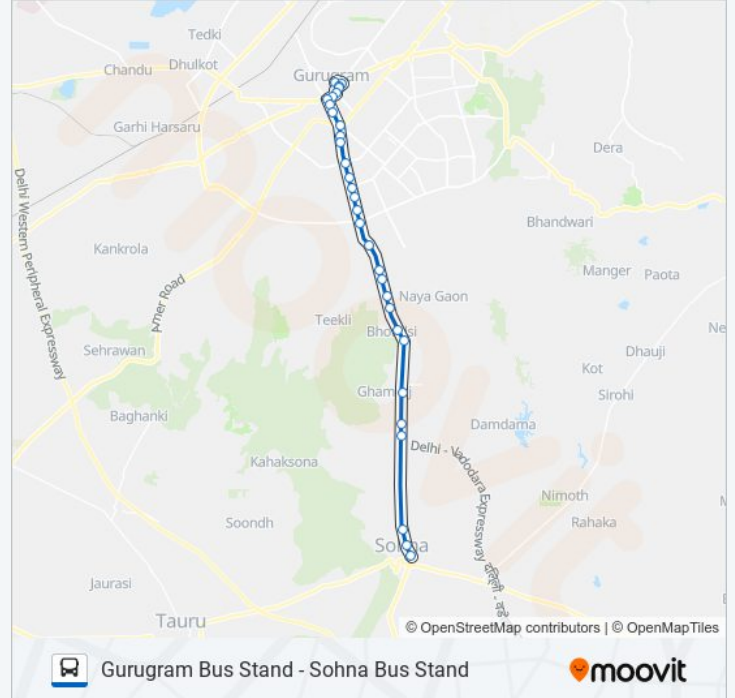

## Gurugram Bus Stand - Sohna Bus Stand

Get The App

The 218 bus line (Gurugram Bus Stand - Sohna Bus Stand) has 2 routes. For regular weekdays, their operation hours are: (1) Gurugram Bus Stand: 07:31 - 21:17(2) Sohna Bus Stand: 06:07 - 20:07  
Use the Moovit App to find the closest 218 bus station near you and find out when is the next 218 bus arriving.

### 218 bus Info

**Direction:** Sohna Bus Stand

**Stops:** 31

**Trip Duration:** 53 min

**Line Summary:**

Vatika Chowk

C.R.P.F Camp Badshahpur

Power Colony

Band Colony / Chungi No.1

Raghav Vatika / Civil Hospital / Damamdham Lake  
Mode / Chilled Point

Sohna Bus Stand

218 bus time schedules and route maps are available in an offline PDF at [moovitapp.com](https://moovitapp.com). Use the Moovit App to see live bus times, train schedule or subway schedule, and step-by-step directions for all public transit in New Delhi.