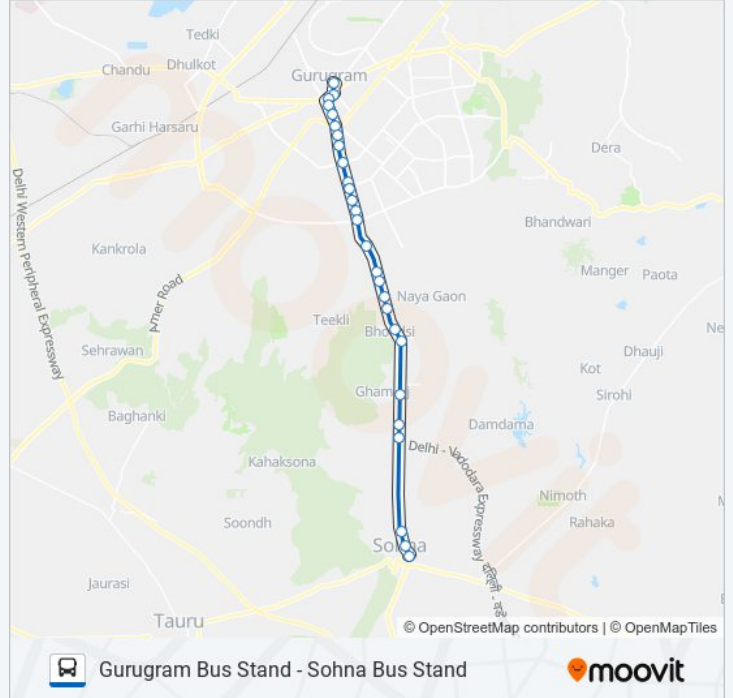

Rajeev Chowk

District Secretariat Court Complex / Band Rest House

Commissioner Of Police Office / S.C.E.R.T.Haryana

Kamla Nehru Park

Civil Hospital

Gurugram Bus Stand

Direction: Sohna Bus Stand

31 stops

[VIEW LINE SCHEDULE](#)

Gurugram Bus Stand

Mahaveer Chowk (Gaushala Ground)

Mahaveer Chowk (Gaushala Ground)

Mahaveer Chowk (Gaushala Ground)

Civil Hospital

Kamla Nehru Park

Sohna Chowk

Commissioner Of Police Office / S.C.E.R.T.Haryana

District Secretariat Court Complex / Band Rest House

Rajeev Chowk

Tau Devi Lal Sports Complex

Islampur Village

Subhash Chowk

Malibu Town

Sector 48/49 South City 2

C.D Chowk

Vatika Business Park

218 bus Time Schedule

Sohna Bus Stand Route Timetable:

Sunday	06:07 - 20:07
Monday	06:07 - 20:07
Tuesday	06:07 - 20:07
Wednesday	06:07 - 20:07
Thursday	06:07 - 20:07
Friday	06:07 - 20:07
Saturday	06:07 - 20:07

218 bus Info

Direction: Sohna Bus Stand

Stops: 31

Trip Duration: 53 min

Line Summary: