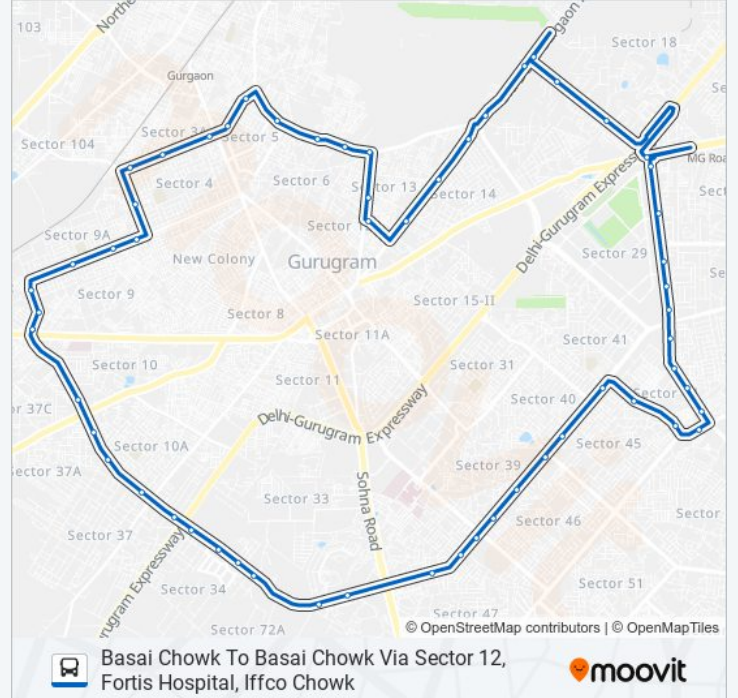

Direction: Basai Chowk To Basai Chowk Via Sector 12, Fortis Hospital, Iffco Chowk

59 stops

[VIEW LINE SCHEDULE](#)

- Basai Chowk
- Bhawani Enclave
- Basai Talab
- Sector 9/9a
- Sector 9 Esic Hospital
- Firoz Gandhi Colony 2
- Sector 4 Police Station
- Surya Vihar
- Laxman Vihar
- Baba Prakashpuri Chowk
- Baba Prakash Puri Chowk
- Sector 5 Chowk
- Sector 5 Ramleela Ground
- Sheetla Mata Mandir
- Sheetla Mata Mandir (B)
- C.R.P.F Camp Chowk
- Rajeev Nagar
- Sector 12 Chowk (A)
- Kendriya Vidyalaya
- Sanjay Gram / Sector-14

212CU bus Info

Direction: Basai Chowk To Basai Chowk Via Sector 12, Fortis Hospital, Iffco Chowk

Stops: 59

Trip Duration: 79 min

Line Summary:

Lt.Atul Kataria Chowk (B)

Lt.Atul Kataria Chowk (A) / Air Force Station

Sector 38

Sector 38/47b

Sector 38/47a

Central Park 2

Sector 48 S.E.Z.

Sector 33 / 34 Marble Market

Sector 34 Nagar Nigam

Hero Honda

Hero Honda Chowk

Sector 37

Khandsa Chowk

Sector 10a / 37

Saraswati Enclave

Sector 10 Depot

Basai Chowk

212CU bus time schedules and route maps are available in an offline PDF at moovitapp.com. Use the Moovit App to see live bus times, train schedule or subway schedule, and step-by-step directions for all public transit in New Delhi.