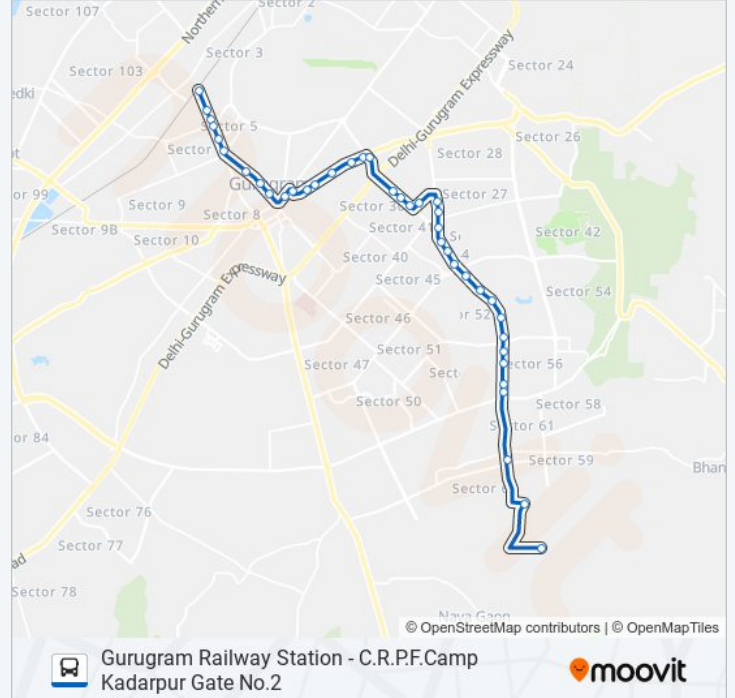

Sector 29

Sector 29 Police Station

Huda City Centre Metro Station (B)

Fortis Memorial Research Institute (A) / Huda City Centre

Sector 43/Sector 44a

Sector 43 / Sector 44b

Sector 43 Sushant LOK Block C/ Kanhai Village

Ardee City Sector 52

Housing Board Colony Sector 52/53

Wazirabad

Aviation Heights

Tau Devilal Biodiversity Park

Kendriya Vihar

Sushant LOK 3 Sector 56/57

Hong Kong Bazaar

Rajesh Pilot Gurjar Chowk

Ullahawas Village (Sector-60 / 63)

Kadarpur T-Point

C.R.P.F.Camp Kadarpur Gate No.2

Direction: Gurugram Railway Station

39 stops

[VIEW LINE SCHEDULE](#)

C.R.P.F.Camp Kadarpur Gate No.2

Kadarpur T-Point

Ullahawas Village (Sector-60 / 63)

Pioneer Park / Sector 61

Rajesh Pilot Gurjar Chowk

Hong Kong Bazaar

Sushant LOK 3 Sector 56/57

Kendriya Vihar

Tau Devilal Biodiversity Park

Aviation Heights

116F bus Time Schedule

Gurugram Railway Station Route Timetable:

Sunday	07:15 - 20:20
Monday	07:15 - 20:20
Tuesday	07:15 - 20:20
Wednesday	07:15 - 20:20
Thursday	07:15 - 20:20
Friday	07:15 - 20:20
Saturday	07:15 - 20:20

116F bus Info

Direction: Gurugram Railway Station

Stops: 39

Trip Duration: 47 min